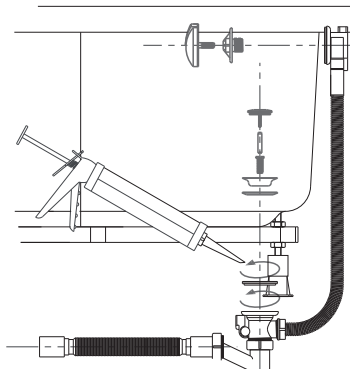

Bathtub siphon mounting