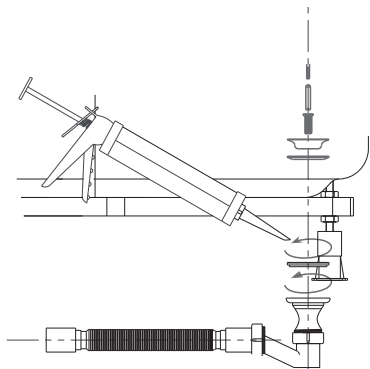

# BATHTUB & SHOWER TRAY HEIGHT AND SCALE ADJUSTMENT

1. Bathtub and shower trays should be installed after the floor and Wall ceramics are finished.

**2. Adjust the tub feet according to the panel height.**

3. Take the scale from the upper surface of the tub. While doing the leveling process, make sure that your bathtub is exactly on the balance.

# BATHTUB & SHOWER TRAY SIPHON INSTALLATION AND USE

1. Remove the parts of the protective film on the tub that come around the siphon hole.
2. When replacing the tub siphon, first spray the parts that come into contact with the tub from the bottom and inside of the tub, as shown in the figure, and mount the other parts of the siphon on the tub.  
(Do not move the tub or fill it with water before the silicone dries.)
3. Connect the siphon outlet and to the wastewater drain.