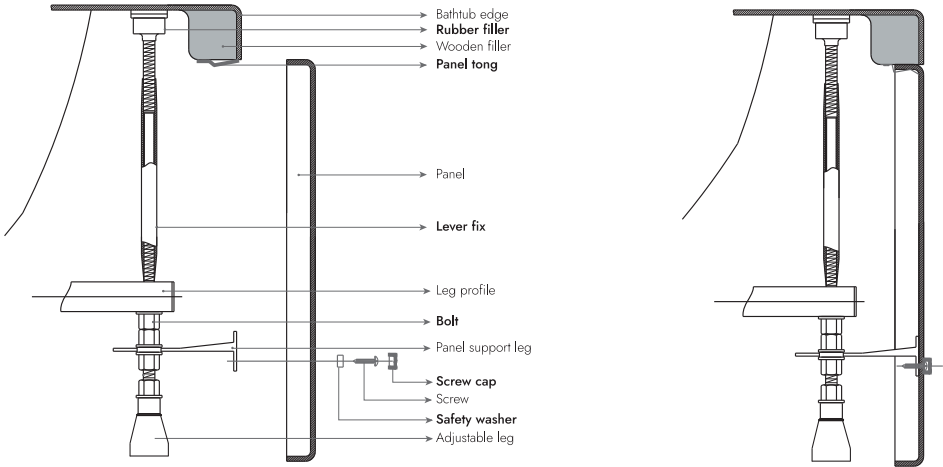

# BATHTUB & SHOWER TRAY HEIGHT AND SCALE ADJUSTMENT

1. Bathtub and shower trays should be installed after the floor and Wall ceramics are finished.

**2. Adjust the tub feet according to the panel height.**

3. Take the scale from the upper surface of the tub. While doing the leveling process, make sure that your bathtub is exactly on the balance.

# BATHTUB & SHOWER TRAY SIPHON INSTALLATION AND USE

1. Remove the parts of the protective film on the tub that come around the siphon hole.
2. When replacing the tub siphon, first spray the parts that come into contact with the tub from the bottom and inside of the tub, as shown in the figure, and mount the other parts of the siphon on the tub.  
(Do not move the tub or fill it with water before the silicone dries.)
3. Connect the siphon outlet and to the wastewater drain.

# PANEL MOUNTING

1. Remove the protective foils of the panels.

**2. If the product you purchased has a side panel, the assembly sequence should be first the side panel and then the front panel.**

3. The front edge skirts of the tub have fixed panel tongs for panel mounting the panel top fold should be attached to these tongs.