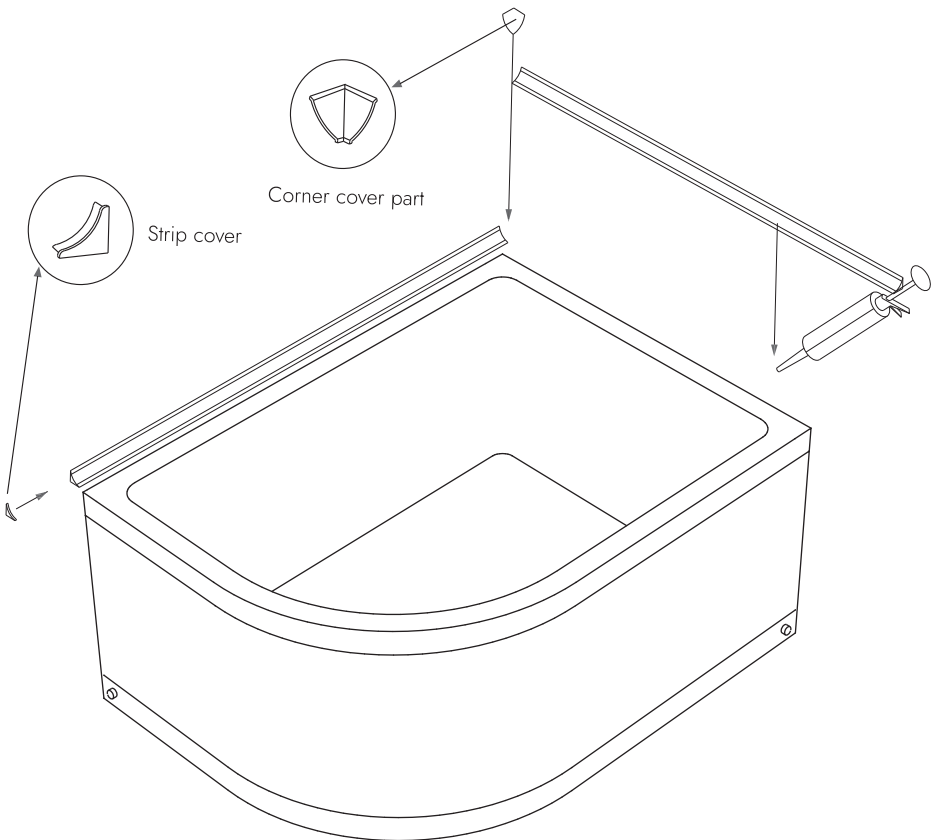

# PANEL MOUNTING

1. Remove the protective foils of the panels.

**2. If the product you purchased has a side panel, the assembly sequence should be first the side panel and then the front panel.**

3. The front edge skirts of the tub have fixed panel tongs for panel mounting the panel top fold should be attached to these tongs.

**4. The panel is fixed to the panel support leg using the screw set.**

Panel support set

# SILICONIZATION AND LATH INSTALLATION

1. After removing the protective foil on your bathtub, which is fixed to the wall and has a siphon, apply silicone to the edges of the bathtub that are in contact with the wall.

**2. After the outer end of the tub is closed with the strip cover, fill the channel under the strip with silicone and stick it to the silicone floor.**

3. Then fill the back of the corner closing device with silicone and close the corner.