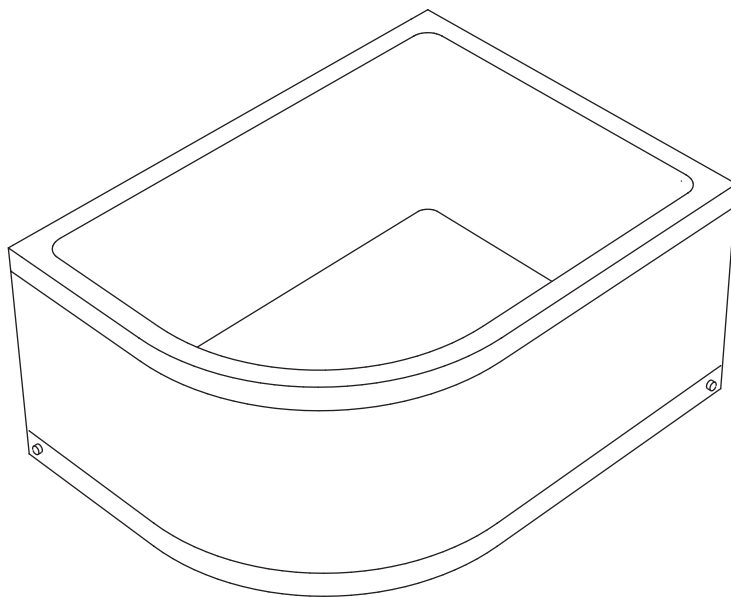

# Assembly manual

*Bathtubs & Trays*

# BATHTUB & SHOWER TRAY HEIGHT AND SCALE ADJUSTMENT

1. Bathtub and shower trays should be installed after the floor and Wall ceramics are finished.

**2. Adjust the tub feet according to the panel height.**

3. Take the scale from the upper surface of the tub. While doing the leveling process, make sure that your bathtub is exactly on the balance.