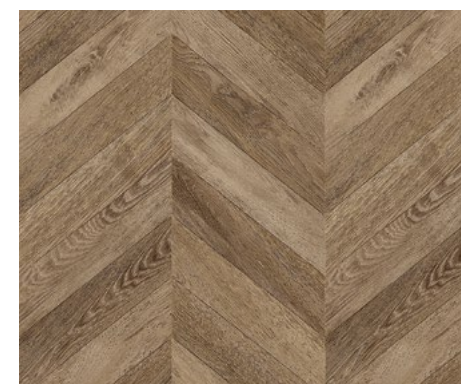

CLASSIC CHEVRON

Cod produs: 277058

Cod culoare: S176959