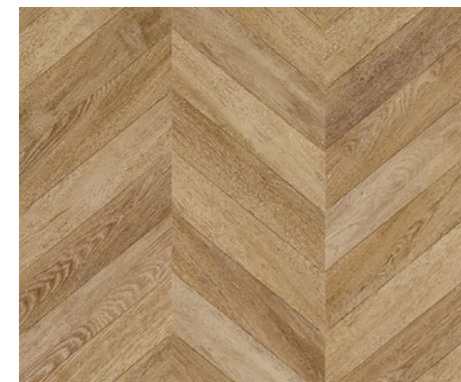

Ignifug

Antistatic

FAUS

MADE IN
SPAIN

MASTERPIECE

AC6 | Clasa 33

1184 x 293,4 mm | 8 mm

Boho Chevron | 277057