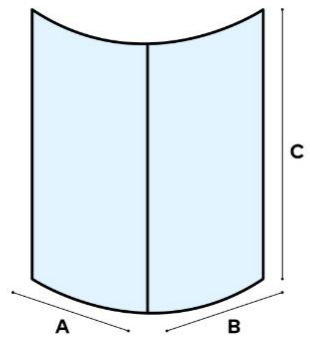

Titan

SHOWER ENCLOSURES

Titan
Shower Enclosure

- Characteristics:**
- Quadrant shape
 - Clear tempered safety glass
 - Aluminum profiles
 - Plastic handles

Profile finish:
Chrome

Model	Glass thickness mm	Dimensions (AxBxC) mm
1006000	6	800 x 800 x 1900
1006300	6	900 x 900 x 1900