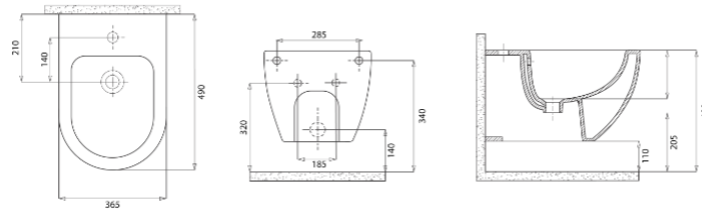

1002425

Special models

TOILETS & BIDETS

Vista
Wall-hung toilet

Characteristics:
■ Included soft-close toilet seat

Finish:
Gold

Dimensions (LxD):
350 x 500 mm

1002370