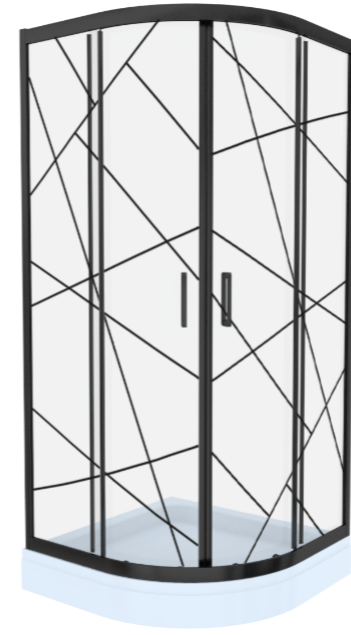

Titan
Shower Enclosure

1. **Characteristics:**
2. Quadrant shape
   - Smoked tempered safety glass
   - Aluminum profiles
   - Aluminum handles
   - Enamel-painted "Geometric" design

Profile finish:
Chrome