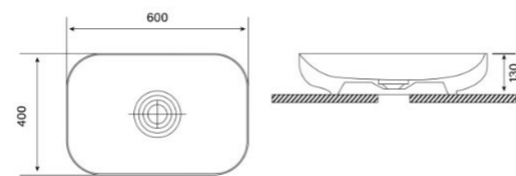

Special models

WASHBASINS

Finish:
Gold

Dimensions (LxDxH):
600 x 400 x 130 mm

1001170

Finish:
Gold/White

Dimensions (LxDxH):
600 x 400 x 130 mm

1001171

Finish:
Decorative Gold/White

Dimensions (LxDxH):
600 x 400 x 130 mm

1001172

Special models

WASHBASINS

Finish:
Gold

Dimensions (LxDxH):
500 x 360 x 110 mm

1001870

Finish:
Gold/White

Dimensions (LxDxH):
500 x 360 x 110 mm

1001871

Finish:
Decorative Gold/White

Dimensions (LxDxH):
500 x 360 x 110 mm

1001872