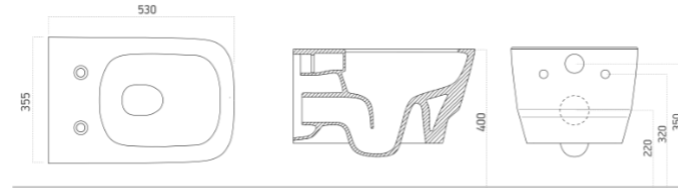

TOILETS & BIDETS

Gemma
Wall-hung toilet

Characteristics:

- Included soft-close toilet seat
- Rimless design for easy cleaning

Finish:
Gloss White

Dimensions (LxD):
355 x 530 mm

1011600

Gemma
Wall-hung toilet