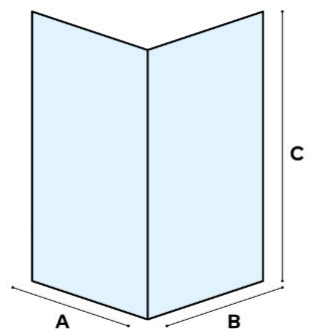

- Characteristics:**
- Square shape
 - Clear tempered safety glass
 - Aluminum profiles
 - Plastic handles

Profile finish:
Chrome

Model	Glass thickness mm	Dimensions (AxBxC) mm
1006600	6	800 x 800 x 1900
1006900	6	900 x 900 x 1900