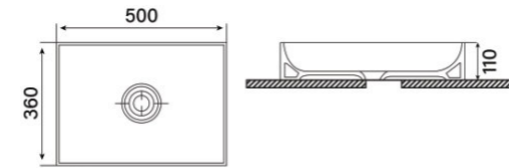

Toronto

WASHBASINS

Finish:
Gloss White

Dimensions (LxDxH):
500 x 360 x 110 mm

1001800

Finish:
Matt White

Dimensions (LxDxH):
500 x 360 x 110 mm

1001805

Finish:
Matt Black

Dimensions (LxDxH):
500 x 360 x 110 mm

1001815

Finish:
Matt Anthracite

Dimensions (LxDxH):
500 x 360 x 110 mm

1001825

Montreal

WASHBASINS

Finish:
Gloss White

Dimensions (LxDxH):
500 x 360 x 110 mm

1001900

Finish:
Matt White

Dimensions (LxDxH):
500 x 360 x 110 mm

1001905

Finish:
Matt Black

Dimensions (LxDxH):
500 x 360 x 110 mm

1001915

Finish:
Matt Anthracite

Dimensions (LxDxH):
500 x 360 x 110 mm

1001925