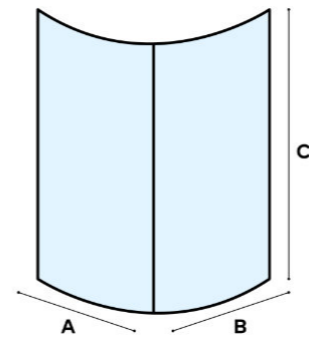

Model	Glass thickness mm	Dimensions (AxBxC) mm
1007730	6	800 x 800 x 1900
1007830	6	900 x 900 x 1900