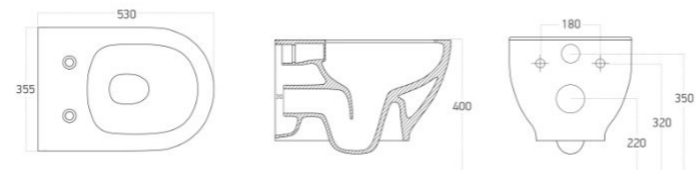

Brillo

TOILETS & BIDETS

Brillo
Wall-hung toilet

Characteristics:

- Included soft-close toilet seat
- Rimless design for easy cleaning

Finish:
Gloss White

Dimensions (LxD):
355 x 530 mm

1011900

Brillo
Wall-hung toilet

Characteristics:

- Included soft-close toilet seat
- Rimless design for easy cleaning

Finish:
Matt White

Dimensions (LxD):
355 x 530 mm

1011905

Brillo
Wall-hung toilet

Characteristics:

- Included soft-close toilet seat
- Rimless design for easy cleaning

Finish:
Matt Black

Dimensions (LxD):
355 x 530 mm

1011915

Brillo
Wall-hung toilet

Characteristics:

- Included soft-close toilet seat
- Rimless design for easy cleaning

Finish:
Matt Anthracite

Dimensions (LxD):
355 x 530 mm

1011925