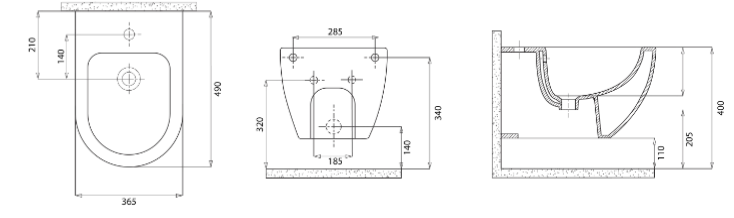

TOILETS & BIDETS

Vista
Wall-hung bidet

Finish:
Gloss White

Dimensions (LxD):
365 x 490 mm

1002400

Vista
Wall-hung bidet

Finish:
Matt White

Dimensions (LxD):
365 x 490 mm