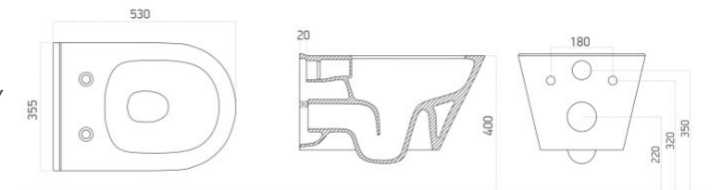

Finish:
Matt White

Dimensions (LxD):
355 x 530 mm

1011705

Ava
Wall-hung toilet

Characteristics:
■ Included soft-close toilet seat
■ Rimless design for easy cleaning

Finish:
Matt Black

Dimensions (LxD):
355 x 530 mm