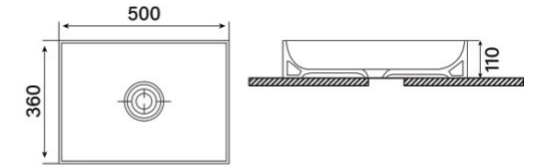

Finish:
Decorative Gold/White

Dimensions (LxDxH):
600 x 400 x 130 mm

1001172

Special models

WASHBASINS

Toronto
Countertop Washbasin

Finish:
Gold

Dimensions (LxDxH):
500 x 360 x 110 mm