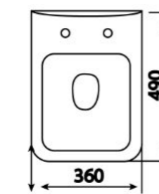

Libra
Wall-hung toilet

Characteristics:
■ Included soft-close toilet seat

Finish:
Matt Black

Dimensions (LxD):
360 x 490 mm

1002515