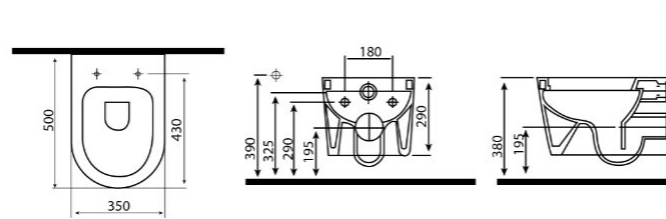

Vista
Wall-hung toilet

Characteristics:
■ Included soft-close toilet seat

Finish:
Matt Black

Dimensions (LxD):
350 x 500 mm

1002315