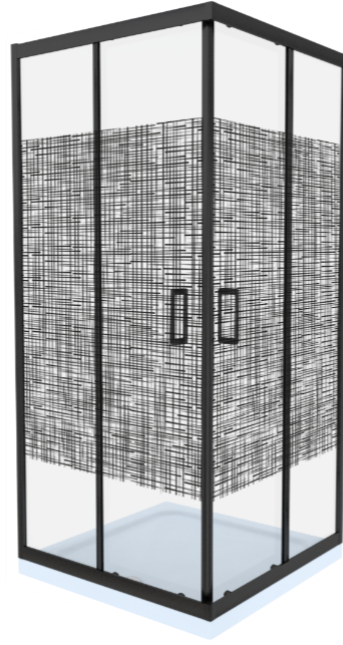

Titan
Shower Enclosure

1. **Characteristics:**
2. Square shape
   - Sandblasted tempered safety glass
   - Aluminum profiles
   - Aluminum handles
   - Enamel-painted "Lines" design

Profile finish:
Matt Black