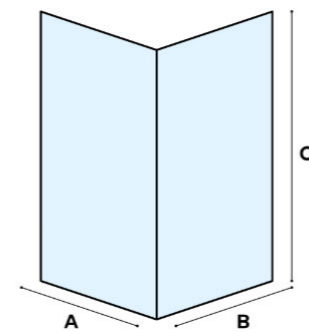

Titan
Shower Enclosure

- Characteristics:**
- Square shape
 - Sandblasted tempered safety glass
 - Aluminum profiles
 - Plastic handles

Profile finish:
Chrome

Model	Glass thickness mm	Dimensions (AxBxC) mm
1006700	6	800 x 800 x 1900
1007000	6	900 x 900 x 1900

Titan

SHOWER ENCLOSURES

Titan
Shower Enclosure

- Characteristics:**
- Square shape
 - Smoked tempered safety glass
 - Aluminum profiles
 - Plastic handles

Profile finish:
Chrome

Model	Glass thickness mm	Dimensions (AxBxC) mm
1006800	6	800 x 800 x 1900
1007100	6	900 x 900 x 1900