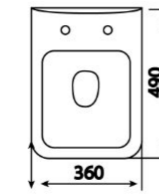

1001872

Toilets & Bidets

Libra

TOILETS & BIDETS

Libra
Wall-hung toilet

Characteristics:
■ Included soft-close toilet seat

Finish:
Gloss White

Dimensions (LxD):
360 x 490 mm