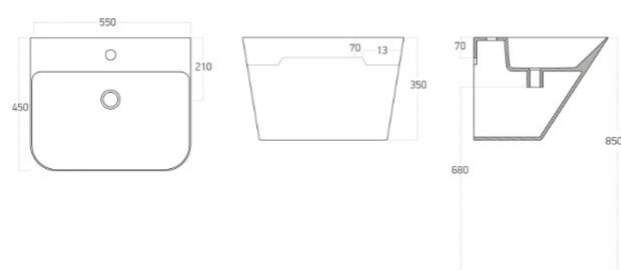

Coral

WASHBASINS

Coral
Wall Mounted Washbasin
with tap platform and overflow

Finish:
Gloss White

Dimensions (LxDxH):
450 x 550 x 350 mm

1012200

Coral
Wall Mounted Washbasin
with tap platform and overflow

Finish:
Matt White

Dimensions (LxDxH):
450 x 550 x 350 mm

1012205

Coral
Wall Mounted Washbasin
with tap platform and overflow

Finish:
Matt Black

Dimensions (LxDxH):
450 x 550 x 350 mm

1012215

Coral
Wall Mounted Washbasin
with tap platform and overflow

Finish:
Matt Anthracite

Dimensions (LxDxH):
450 x 550 x 350 mm

1012225