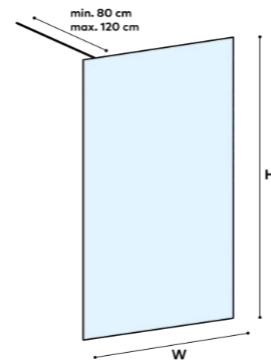

Profile finish:

Matt Black