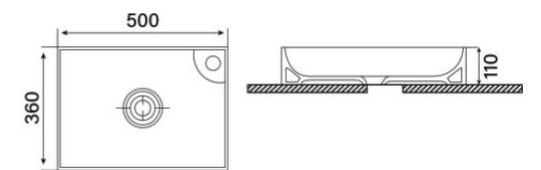

Toronto

WASHBASINS

Finish:
Gloss White

Dimensions (LxDxH):
500 x 360 x 110 mm

1001800

Finish:
Matt White

Dimensions (LxDxH):
500 x 360 x 110 mm

1001805

Finish:
Matt Black

Dimensions (LxDxH):
500 x 360 x 110 mm

1001815

Finish:
Matt Anthracite

Dimensions (LxDxH):
500 x 360 x 110 mm

1001825

Montreal

WASHBASINS

Finish:
Gloss White

Dimensions (LxDxH):
500 x 360 x 110 mm

1001900

Finish:
Matt White

Dimensions (LxDxH):
500 x 360 x 110 mm

1001905

Finish:
Matt Black

Dimensions (LxDxH):
500 x 360 x 110 mm

1001915

Finish:
Matt Anthracite

Dimensions (LxDxH):
500 x 360 x 110 mm

1001925