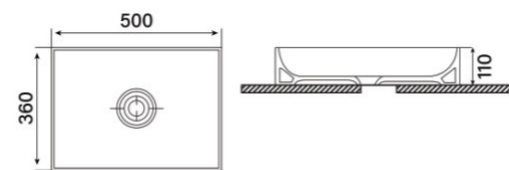

Finish:
Matt Black

Dimensions (LxDxH):
500 x 360 x 110 mm

1001815

Toronto
Countertop Washbasin

Finish:
Matt Anthracite

Dimensions (LxDxH):
500 x 360 x 110 mm

1001825

Montreal