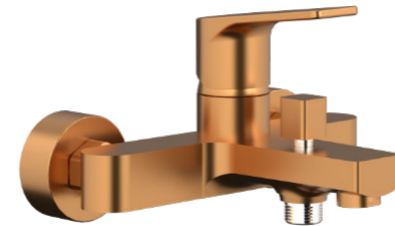

- Characteristics:**
- 35mm ceramic cartridge
 - M24X1 male-threaded aerator
 - 3/8" hose connection
 - 280 mm sprout height

1000245

Aria
Shower faucet

Finish:
Brushed Copper

- Characteristics:**
- 35mm ceramic cartridge
 - M24X1 male-threaded aerator
 - 1/2" water connection
 - 1/2" hose connection

1000345

Aria
Bath faucet

Finish:
Copper

- Characteristics:**
- 35mm ceramic cartridge
 - M24X1 male-threaded aerator
 - 1/2" water connection
 - 1/2" hose connection

1000440

Aria
Kitchen faucet

Finish:
Copper

- Characteristics:**
- 35mm ceramic cartridge
 - M24X1 male-threaded aerator
 - 3/8" hose connection

1000540

Aria
Bidet faucet

Finish:
Copper

- Characteristics:**
- 35mm ceramic cartridge
 - M24X1 male-threaded aerator
 - 3/8" hose connection

1000640

Aria
Bath faucet

Finish:
Brushed Copper

- Characteristics:**
- 35mm ceramic cartridge
 - M24X1 male-threaded aerator
 - 1/2" water connection
 - 1/2" hose connection

1000445

Aria
Kitchen faucet

Finish:
Brushed Copper