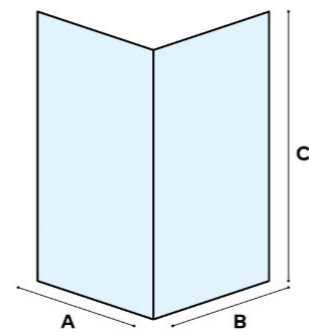

Titan

SHOWER ENCLOSURES

1. **Characteristics:**
2. Square shape
   - Clear tempered safety glass
   - Aluminum profiles
   - Plastic handles

Profile finish:
Chrome

Model	Glass thickness mm	Dimensions (AxBxC) mm
1006600	6	800 x 800 x 1900
1006900	6	900 x 900 x 1900

1. **Characteristics:**
2. Square shape
   - Sandblasted tempered safety glass
   - Aluminum profiles
   - Plastic handles

Profile finish:
Chrome

Model	Glass thickness mm	Dimensions (AxBxC) mm
1006700	6	800 x 800 x 1900
1007000	6	900 x 900 x 1900

Titan

SHOWER ENCLOSURES

1. **Characteristics:**
2. Square shape
   - Smoked tempered safety glass
   - Aluminum profiles
   - Plastic handles

Profile finish:
Chrome

Model	Glass thickness mm	Dimensions (AxBxC) mm
1006800	6	800 x 800 x 1900
1007100	6	900 x 900 x 1900