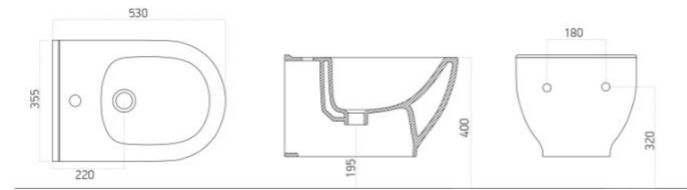

- Included soft-close toilet seat
- Rimless design for easy cleaning

Finish:
Matt Black

Dimensions (LxD):
355 x 530 mm

1011915

Brillo
Wall-hung toilet

Characteristics:

- Included soft-close toilet seat
- Rimless design for easy cleaning

Finish:
Matt Anthracite

Dimensions (LxD):
355 x 530 mm

1011925

Brillo

TOILETS & BIDETS

Brillo
Wall-hung bidet

Finish:
Gloss White

Dimensions (LxD):
355 x 530 mm

1012000

Brillo
Wall-hung bidet

Finish:
Matt White

Dimensions (LxD):
355 x 530 mm

1012005

Brillo
Wall-hung bidet

Finish:
Matt Black

Dimensions (LxD):
355 x 530 mm