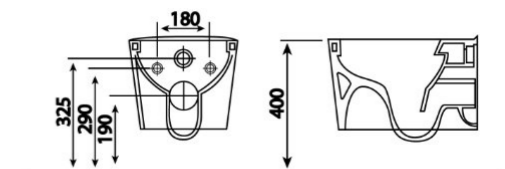

1002500

Libra
Wall-hung toilet

Characteristics:
■ Included soft-close toilet seat

Finish:
Matt White

Dimensions (LxD):
360 x 490 mm

1002505

Libra
Wall-hung toilet

Characteristics:
■ Included soft-close toilet seat