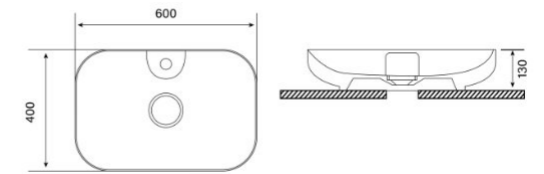

Carina

WASHBASINS

Finish:
Gloss White

Dimensions (LxDxH):
600 x 400 x 130 mm

1001100

Finish:
Matt White

Dimensions (LxDxH):
600 x 400 x 130 mm

1001105

Finish:
Matt Black

Dimensions (LxDxH):
600 x 400 x 130 mm

1001115

Finish:
Matt Anthracite

Dimensions (LxDxH):
600 x 400 x 130 mm

1001125

Eva

WASHBASINS

Finish:
Gloss White

Dimensions (LxDxH):
600 x 400 x 130 mm

1001200

Finish:
Matt White

Dimensions (LxDxH):
600 x 400 x 130 mm

1001205

Finish:
Matt Black

Dimensions (LxDxH):
600 x 400 x 130 mm

1001215

Finish:
Matt Anthracite

Dimensions (LxDxH):
600 x 400 x 130 mm

1001225