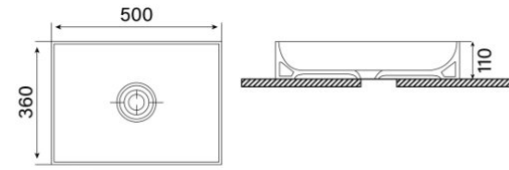

Toronto

WASHBASINS

Finish:
Gloss White

Dimensions (LxDxH):
500 x 360 x 110 mm

1001800

Finish:
Matt White

Dimensions (LxDxH):
500 x 360 x 110 mm

1001805

Finish:
Matt Black

Dimensions (LxDxH):
500 x 360 x 110 mm

1001815

Finish:
Matt Anthracite

Dimensions (LxDxH):
500 x 360 x 110 mm

1001825

Montreal

WASHBASINS

Finish:
Gloss White

Dimensions (LxDxH):
500 x 360 x 110 mm

1001900

Finish:
Matt White

Dimensions (LxDxH):
500 x 360 x 110 mm

1001905

Finish:
Matt Black

Dimensions (LxDxH):
500 x 360 x 110 mm

1001915

Finish:
Matt Anthracite

Dimensions (LxDxH):
500 x 360 x 110 mm

1001925