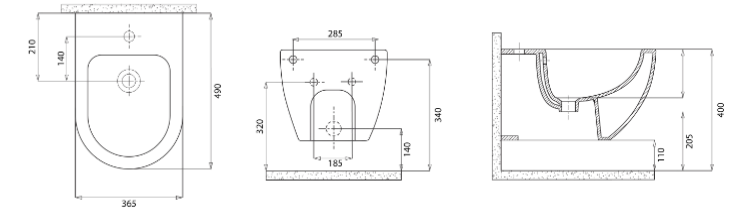

TOILETS & BIDETS

Vista
Wall-hung bidet

Finish:
Gloss White

Dimensions (LxD):
365 x 490 mm

1002400

Vista
Wall-hung bidet

Finish:
Matt White

Dimensions (LxD):
365 x 490 mm