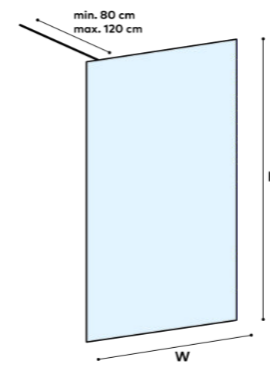

Sandblasted glass

WALK-IN SHOWERS

Walk-In Shower Panel

Characteristics:

- Sandblasted tempered safety glass
- Adjustable stabilizing bar
- Aluminum profiles

Profile finish:
Matt Black

Model	Glass thickness mm	Dimensions (WxH) mm
1003415	6	800x2000
1003515	6	900x2000
1003615	6	1000x2000
1003715	6	1200x2000
1003815	8	800x2000
1003915	8	900x2000
1004015	8	1000x2000
1004115	8	1200x2000