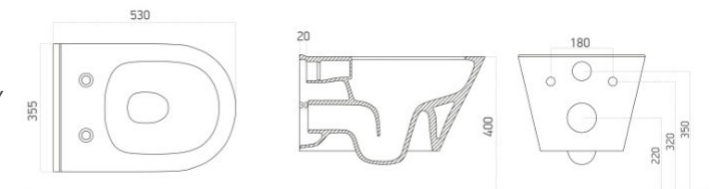

1011715

Ava
Wall-hung toilet

Characteristics:
■ Included soft-close toilet seat
■ Rimless design for easy cleaning

Finish:
Matt Anthracite

Dimensions (LxD):
355 x 530 mm

1011725

Ava

Ava
Wall-hung bidet