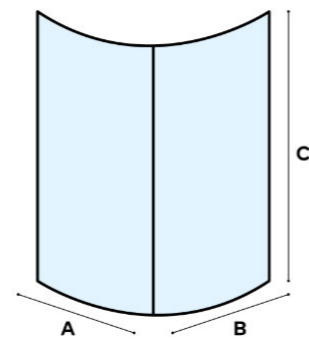

Model	Glass thickness mm	Dimensions (AxBxC) mm
1008316	6	800 x 800 x 1900
1008416	6	900 x 900 x 1900