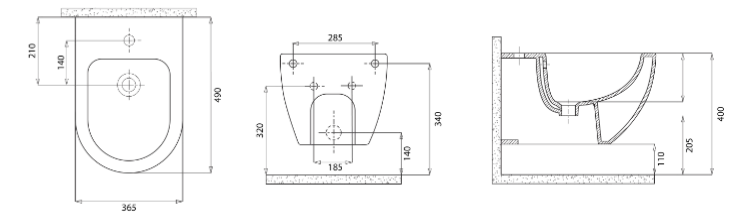

Vista
Wall-hung bidet

Finish:
Matt Black

Dimensions (LxD):
365 x 490 mm

1002415