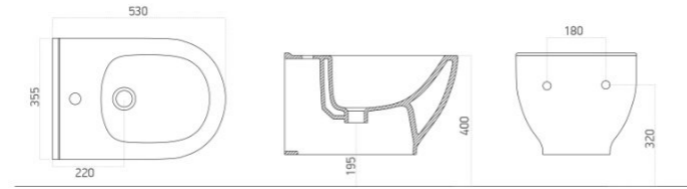

- Included soft-close toilet seat
- Rimless design for easy cleaning

Finish:
Matt Black

Dimensions (LxD):
355 x 530 mm

1011915

Brillo
Wall-hung toilet

Characteristics:

- Included soft-close toilet seat
- Rimless design for easy cleaning

Finish:
Matt Anthracite

Dimensions (LxD):
355 x 530 mm

1011925

Brillo

TOILETS & BIDETS

Brillo
Wall-hung bidet

Finish:
Gloss White

Dimensions (LxD):
355 x 530 mm

1012000

Brillo
Wall-hung bidet

Finish:
Matt White

Dimensions (LxD):
355 x 530 mm

1012005

Brillo
Wall-hung bidet

Finish:
Matt Black

Dimensions (LxD):
355 x 530 mm