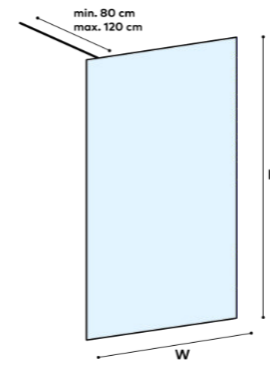

Smoked glass

WALK-IN SHOWERS

Walk-In Shower Panel

Characteristics:

- Smoked tempered safety glass
- Adjustable stabilizing bar
- Aluminum profiles

Profile finish:
Gold

Model	Glass thickness mm	Dimensions (WxH) mm
1004230	6	800x2000
1004330	6	900x2000
1004430	6	1000x2000
1004530	6	1200x2000
1004630	8	800x2000
1004730	8	900x2000
1004830	8	1000x2000
1004930	8	1200x2000