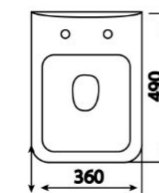

Finish:
Matt Black

Dimensions (LxD):
360 x 490 mm

1002515

Libra
Wall-hung toilet

Characteristics:
■ Included soft-close toilet seat

Finish:
Matt Anthracite

Dimensions (LxD):
360 x 490 mm

1002525