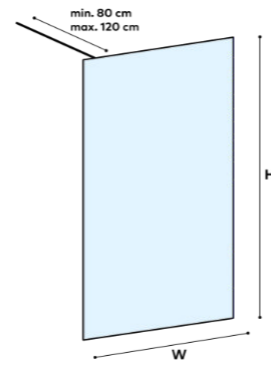

Walk-In Shower Panel

Characteristics:

- Smoked tempered safety glass
- Adjustable stabilizing bar
- Aluminum profiles

Profile finish:
Matt Black