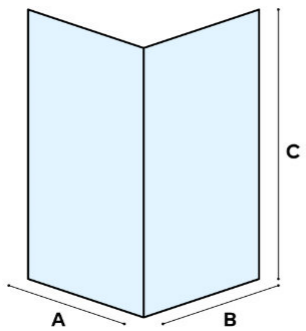

Model	Glass thickness mm	Dimensions (AxBxC) mm
1008315	6	800 x 800 x 1900
1008415	6	900 x 900 x 1900