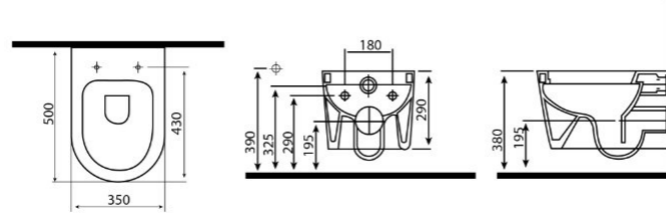

1011625

Vista

TOILETS & BIDETS

Vista
Wall-hung toilet

Characteristics:
■ Included soft-close toilet seat

Finish:
Gloss White

Dimensions (LxD):
350 x 500 mm

1002300