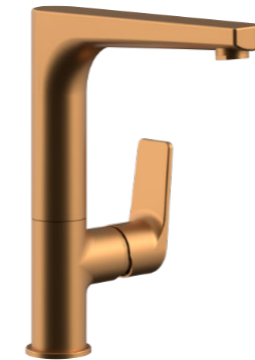

1000345

Aria
Bath faucet

Finish:
Copper

- Characteristics:**
- 35mm ceramic cartridge
 - M24X1 male-threaded aerator
 - 1/2" water connection
 - 1/2" hose connection

1000440

Aria
Kitchen faucet

Finish:
Copper

- Characteristics:**
- 35mm ceramic cartridge
 - M24X1 male-threaded aerator
 - 3/8" hose connection

1000540

Aria
Bidet faucet

Finish:
Copper

- Characteristics:**
- 35mm ceramic cartridge
 - M24X1 male-threaded aerator
 - 3/8" hose connection

1000640

Aria
Bath faucet

Finish:
Brushed Copper

- Characteristics:**
- 35mm ceramic cartridge
 - M24X1 male-threaded aerator
 - 1/2" water connection
 - 1/2" hose connection

1000445

Aria
Kitchen faucet

Finish:
Brushed Copper

- Characteristics:**
- 35mm ceramic cartridge
 - M24X1 male-threaded aerator
 - 3/8" hose connection

1000545

Aria
Bidet faucet

Finish:
Brushed Copper

- Characteristics:**
- 35mm ceramic cartridge
 - M24X1 male-threaded aerator
 - 3/8" hose connection