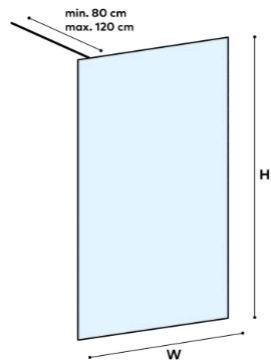

Profile finish:

Matt Black

Model	Glass thickness mm	Dimensions (WxH) mm
1005215	6	800x2000
1005315	6	900x2000
1005415	6	1000x2000
1005515	6	1200x2000
1005615	8	800x2000
1005715	8	900x2000
1005815	8	1000x2000
1005915	8	1200x2000