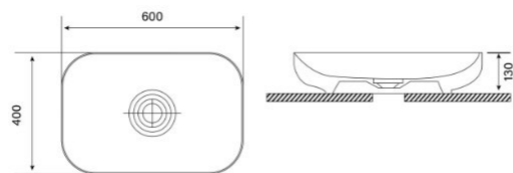

Carina

WASHBASINS

Finish:
Gloss White

Dimensions (LxDxH):
600 x 400 x 130 mm

1001100

Finish:
Matt White

Dimensions (LxDxH):
600 x 400 x 130 mm

1001105

Finish:
Matt Black

Dimensions (LxDxH):
600 x 400 x 130 mm

1001115

Finish:
Matt Anthracite

Dimensions (LxDxH):
600 x 400 x 130 mm

1001125

Eva

WASHBASINS

Finish:
Gloss White

Dimensions (LxDxH):
600 x 400 x 130 mm

1001200

Finish:
Matt White

Dimensions (LxDxH):
600 x 400 x 130 mm

1001205

Finish:
Matt Black

Dimensions (LxDxH):
600 x 400 x 130 mm

1001215

Finish:
Matt Anthracite

Dimensions (LxDxH):
600 x 400 x 130 mm

1001225