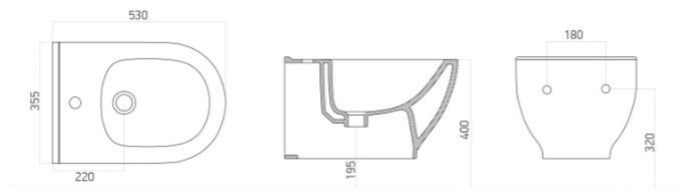

Brillo
Wall-hung bidet

Finish:
Matt Anthracite

Dimensions (LxD):
355 x 530 mm