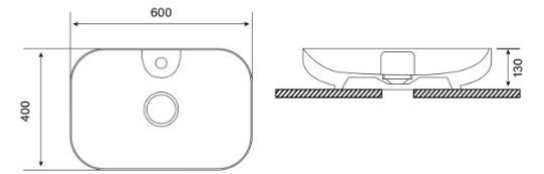

Dimensions (LxDxH):
600 x 400 x 130 mm

1001200

Eva
Countertop Washbasin
with tap platform

Finish:
Matt White

Dimensions (LxDxH):
600 x 400 x 130 mm

1001205

Eva
Countertop Washbasin
with tap platform

Finish:
Matt Black