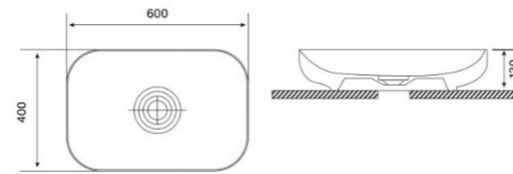

Carina
Countertop Washbasin

Finish:
Matt White

Dimensions (LxDxH):
600 x 400 x 130 mm

1001105

Carina
Countertop Washbasin

Finish:
Matt Black

Dimensions (LxDxH):
600 x 400 x 130 mm

1001115