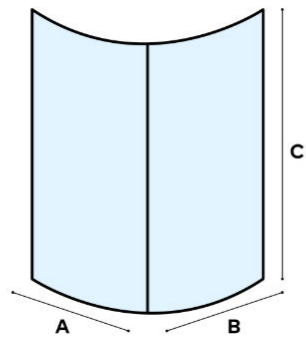

Titan

SHOWER ENCLOSURES

Titan
Shower Enclosure

- Characteristics:**
- Quadrant shape
 - Clear tempered safety glass
 - Aluminum profiles
 - Aluminum handles

Profile finish:
Matt Black

Model	Glass thickness mm	Dimensions (AxBxC) mm
1007715	6	800 x 800 x 1900
1007815	6	900 x 900 x 1900