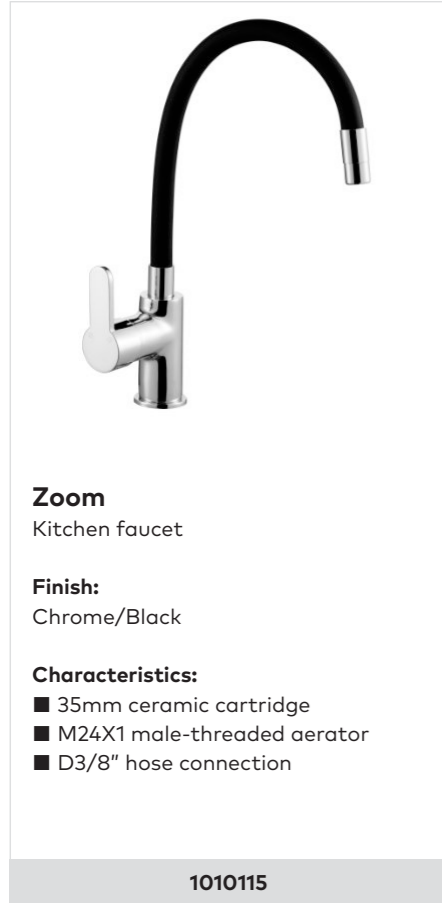

1010215

Sunday
Kitchen faucet

Finish:
Metallic Black

- Characteristics:**
- 35mm ceramic cartridge
 - M24X1 male-threaded aerator
 - D3/8" hose connection

1010216

Sunday
Kitchen faucet

Finish:
Titanium Grey

- Characteristics:**
- 35mm ceramic cartridge
 - M24X1 male-threaded aerator
 - D3/8" hose connection

1010207

Zoom

FAUCETS

Zoom
Kitchen faucet

Finish:
Chrome/Black

- Characteristics:**
- 35mm ceramic cartridge
 - M24X1 male-threaded aerator
 - D3/8" hose connection