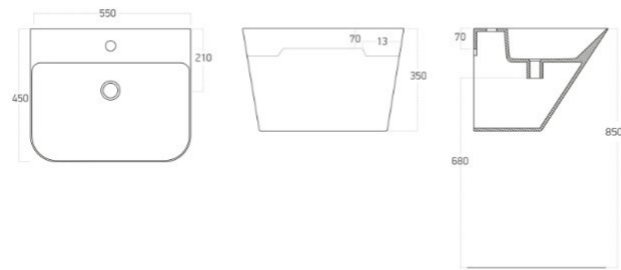

Coral

WASHBASINS

Coral
Wall Mounted Washbasin
with tap platform and overflow

Finish:
Gloss White

Dimensions (LxDxH):
450 x 550 x 350 mm

1012200

Coral
Wall Mounted Washbasin
with tap platform and overflow

Finish:
Matt White

Dimensions (LxDxH):
450 x 550 x 350 mm

1012205

Coral
Wall Mounted Washbasin
with tap platform and overflow

Finish:
Matt Black

Dimensions (LxDxH):
450 x 550 x 350 mm

1012215

Coral
Wall Mounted Washbasin
with tap platform and overflow

Finish:
Matt Anthracite

Dimensions (LxDxH):
450 x 550 x 350 mm

1012225