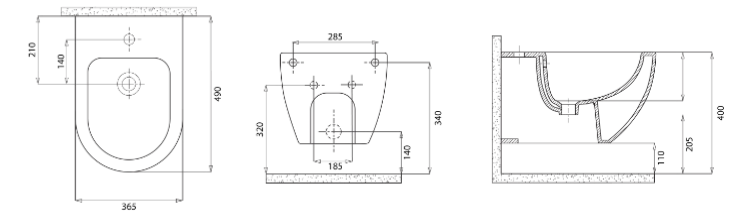

1002405

Vista
Wall-hung bidet

Finish:
Matt Black

Dimensions (LxD):
365 x 490 mm

1002415

Vista
Wall-hung bidet

Finish:
Matt Anthracite

Dimensions (LxD):
365 x 490 mm