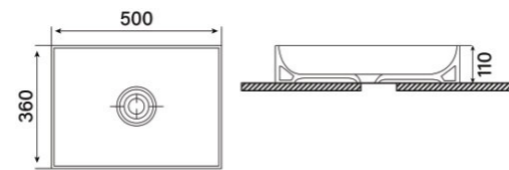

Toronto

WASHBASINS

Finish:
Gloss White

Dimensions (LxDxH):
500 x 360 x 110 mm

1001800

Finish:
Matt White

Dimensions (LxDxH):
500 x 360 x 110 mm

1001805

Finish:
Matt Black

Dimensions (LxDxH):
500 x 360 x 110 mm

1001815

Finish:
Matt Anthracite

Dimensions (LxDxH):
500 x 360 x 110 mm

1001825

Montreal

WASHBASINS

Finish:
Gloss White

Dimensions (LxDxH):
500 x 360 x 110 mm

1001900

Finish:
Matt White

Dimensions (LxDxH):
500 x 360 x 110 mm

1001905

Finish:
Matt Black

Dimensions (LxDxH):
500 x 360 x 110 mm

1001915

Finish:
Matt Anthracite

Dimensions (LxDxH):
500 x 360 x 110 mm

1001925