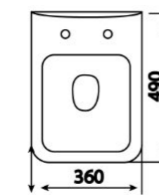

1002500

Libra
Wall-hung toilet

Characteristics:
■ Included soft-close toilet seat

Finish:
Matt White

Dimensions (LxD):
360 x 490 mm

1002505

Libra
Wall-hung toilet

Characteristics:
■ Included soft-close toilet seat