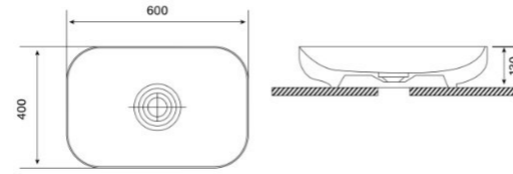

Dimensions (LxDxH):
740 x 420 x 120 mm

1011525

Carina

WASHBASINS

Carina
Countertop Washbasin

Finish:
Gloss White

Dimensions (LxDxH):
600 x 400 x 130 mm

1001100