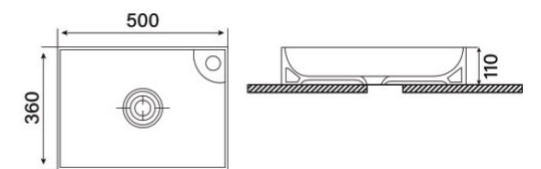

1001905

Montreal
Countertop Washbasin
with tap platform

Finish:
Matt Black

Dimensions (LxDxH):
500 x 360 x 110 mm

1001915

Montreal
Countertop Washbasin
with tap platform

Finish:
Matt Anthracite

Dimensions (LxDxH):
500 x 360 x 110 mm