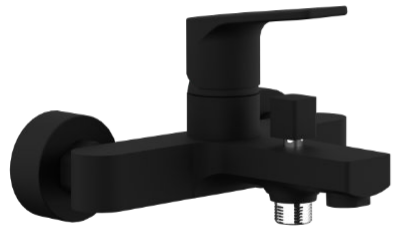

1000625

Aria

FAUCETS

Aria
Washbasin faucet

Finish:
Matt Black

- Characteristics:**
- 35mm ceramic cartridge
 - M24X1 male-threaded aerator
 - 3/8" hose connection
 - 120 mm sprout height

1000115

Aria
Tall washbasin faucet

Finish:
Matt Black

- Characteristics:**
- 35mm ceramic cartridge
 - M24X1 male-threaded aerator
 - 3/8" hose connection
 - 280 mm sprout height

1000215

Aria
Shower faucet

Finish:
Matt Black

- Characteristics:**
- 35mm ceramic cartridge
 - M24X1 male-threaded aerator
 - 1/2" water connection
 - 1/2" hose connection

1000315

Aria
Bath faucet

Finish:
Matt Black

- Characteristics:**
- 35mm ceramic cartridge
 - M24X1 male-threaded aerator
 - 1/2" water connection
 - 1/2" hose connection

1000415

Aria
Kitchen faucet

Finish:
Matt Black

- Characteristics:**
- 35mm ceramic cartridge
 - M24X1 male-threaded aerator
 - 3/8" hose connection

1000515

Aria
Bidet faucet

Finish:
Matt Black

- Characteristics:**
- 35mm ceramic cartridge
 - M24X1 male-threaded aerator
 - 3/8" hose connection