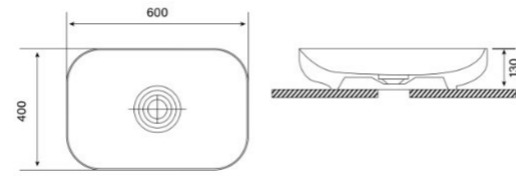

Special models

WASHBASINS

Finish:
Gold

Dimensions (LxDxH):
600 x 400 x 130 mm

1001170

Finish:
Gold/White

Dimensions (LxDxH):
600 x 400 x 130 mm

1001171

Finish:
Decorative Gold/White

Dimensions (LxDxH):
600 x 400 x 130 mm

1001172

Special models

WASHBASINS

Finish:
Gold

Dimensions (LxDxH):
500 x 360 x 110 mm

1001870

Finish:
Gold/White

Dimensions (LxDxH):
500 x 360 x 110 mm

1001871

Finish:
Decorative Gold/White

Dimensions (LxDxH):
500 x 360 x 110 mm

1001872