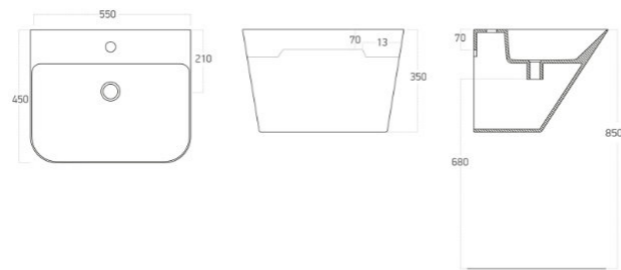

Coral

WASHBASINS

Coral
Wall Mounted Washbasin
with tap platform and overflow

Finish:
Gloss White

Dimensions (LxDxH):
450 x 550 x 350 mm

1012200

Coral
Wall Mounted Washbasin
with tap platform and overflow

Finish:
Matt White

Dimensions (LxDxH):
450 x 550 x 350 mm

1012205

Coral
Wall Mounted Washbasin
with tap platform and overflow

Finish:
Matt Black

Dimensions (LxDxH):
450 x 550 x 350 mm

1012215

Coral
Wall Mounted Washbasin
with tap platform and overflow

Finish:
Matt Anthracite

Dimensions (LxDxH):
450 x 550 x 350 mm

1012225