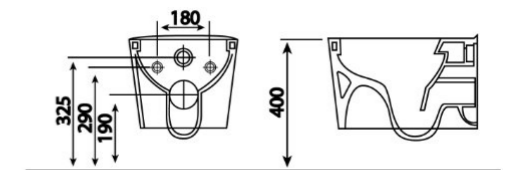

Toilets & Bidets

Libra

TOILETS & BIDETS

Libra
Wall-hung toilet

Characteristics:
■ Included soft-close toilet seat

Finish:
Gloss White

Dimensions (LxD):
360 x 490 mm

1002500

Libra
Wall-hung toilet

Characteristics:
■ Included soft-close toilet seat

Finish:
Matt White

Dimensions (LxD):
360 x 490 mm

1002505

Libra
Wall-hung toilet

Characteristics:
■ Included soft-close toilet seat

Finish:
Matt Black

Dimensions (LxD):
360 x 490 mm

1002515

Libra
Wall-hung toilet

Characteristics:
■ Included soft-close toilet seat

Finish:
Matt Anthracite

Dimensions (LxD):
360 x 490 mm

1002525