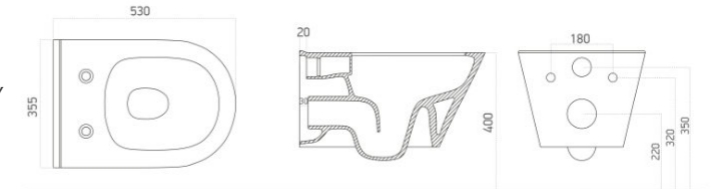

Brillo

TOILETS & BIDETS

Brillo
Wall-hung bidet

Finish:
Gloss White

Dimensions (LxD):
355 x 530 mm

1012000

Brillo
Wall-hung bidet

Finish:
Matt White

Dimensions (LxD):
355 x 530 mm

1012005

Brillo
Wall-hung bidet

Finish:
Matt Black

Dimensions (LxD):
355 x 530 mm

1012015

Brillo
Wall-hung bidet

Finish:
Matt Anthracite

Dimensions (LxD):
355 x 530 mm

1012025

Ava

TOILETS & BIDETS

Ava
Wall-hung toilet

Characteristics:
■ Included soft-close toilet seat
■ Rimless design for easy cleaning

Finish:
Gloss White

Dimensions (LxD):
355 x 530 mm

1011700

Ava
Wall-hung toilet

Characteristics:
■ Included soft-close toilet seat
■ Rimless design for easy cleaning

Finish:
Matt White

Dimensions (LxD):
355 x 530 mm

1011705

Ava
Wall-hung toilet

Characteristics:
■ Included soft-close toilet seat
■ Rimless design for easy cleaning

Finish:
Matt Black

Dimensions (LxD):
355 x 530 mm

1011715

Ava
Wall-hung toilet

Characteristics:
■ Included soft-close toilet seat
■ Rimless design for easy cleaning

Finish:
Matt Anthracite

Dimensions (LxD):
355 x 530 mm

1011725