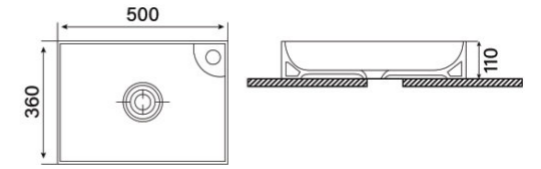

Toronto

WASHBASINS

Finish:
Gloss White

Dimensions (LxDxH):
500 x 360 x 110 mm

1001800

Finish:
Matt White

Dimensions (LxDxH):
500 x 360 x 110 mm

1001805

Finish:
Matt Black

Dimensions (LxDxH):
500 x 360 x 110 mm

1001815

Finish:
Matt Anthracite

Dimensions (LxDxH):
500 x 360 x 110 mm

1001825

Montreal

WASHBASINS

Finish:
Gloss White

Dimensions (LxDxH):
500 x 360 x 110 mm

1001900

Finish:
Matt White

Dimensions (LxDxH):
500 x 360 x 110 mm

1001905

Finish:
Matt Black

Dimensions (LxDxH):
500 x 360 x 110 mm

1001915

Finish:
Matt Anthracite

Dimensions (LxDxH):
500 x 360 x 110 mm

1001925