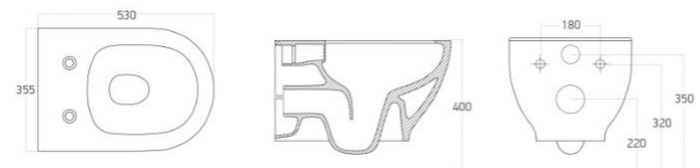

Brillo

TOILETS & BIDETS

Brillo
Wall-hung toilet

Characteristics:

- Included soft-close toilet seat
- Rimless design for easy cleaning

Finish:
Gloss White

Dimensions (LxD):
355 x 530 mm

1011900

Brillo
Wall-hung toilet

Characteristics:

- Included soft-close toilet seat
- Rimless design for easy cleaning

Finish:
Matt White

Dimensions (LxD):
355 x 530 mm

1011905

Brillo
Wall-hung toilet

Characteristics:

- Included soft-close toilet seat
- Rimless design for easy cleaning

Finish:
Matt Black

Dimensions (LxD):
355 x 530 mm

1011915

Brillo
Wall-hung toilet

Characteristics:

- Included soft-close toilet seat
- Rimless design for easy cleaning

Finish:
Matt Anthracite

Dimensions (LxD):
355 x 530 mm

1011925