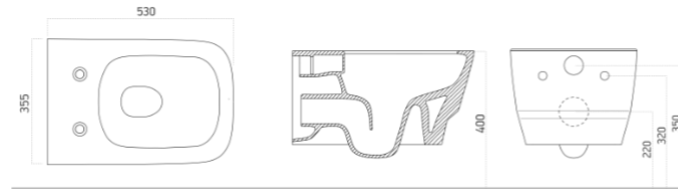

Gemma

TOILETS & BIDETS

Gemma
Wall-hung toilet

Characteristics:

- Included soft-close toilet seat
- Rimless design for easy cleaning

Finish:
Gloss White

Dimensions (LxD):
355 x 530 mm

1011600

Gemma
Wall-hung toilet

Characteristics:

- Included soft-close toilet seat
- Rimless design for easy cleaning

Finish:
Matt White

Dimensions (LxD):
355 x 530 mm

1011605

Gemma
Wall-hung toilet

Characteristics:

- Included soft-close toilet seat
- Rimless design for easy cleaning

Finish:
Matt Black

Dimensions (LxD):
355 x 530 mm

1011615

Gemma
Wall-hung toilet

Characteristics:

- Included soft-close toilet seat
- Rimless design for easy cleaning

Finish:
Matt Anthracite

Dimensions (LxD):
355 x 530 mm

1011625