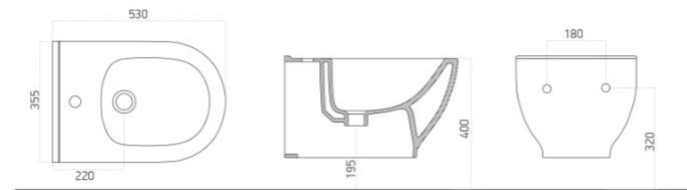

Finish:
Matt Anthracite

Dimensions (LxD):
355 x 530 mm

1011925

Brillo

TOILETS & BIDETS

Brillo
Wall-hung bidet

Finish:
Gloss White

Dimensions (LxD):
355 x 530 mm

1012000

Brillo
Wall-hung bidet

Finish:
Matt White

Dimensions (LxD):
355 x 530 mm

1012005

Brillo
Wall-hung bidet

Finish:
Matt Black

Dimensions (LxD):
355 x 530 mm