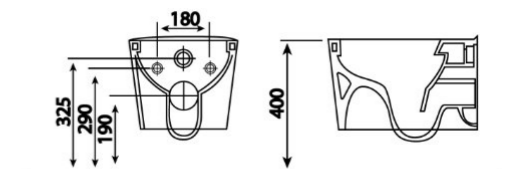

Finish:
Matt Black

Dimensions (LxD):
360 x 490 mm

1002515

Libra
Wall-hung toilet

Characteristics:
■ Included soft-close toilet seat

Finish:
Matt Anthracite

Dimensions (LxD):
360 x 490 mm

1002525