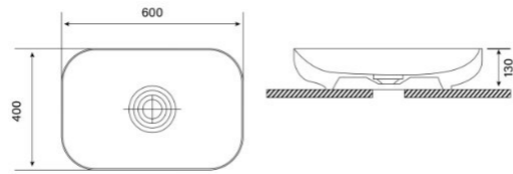

Carina

WASHBASINS

Finish:
Gloss White

Dimensions (LxDxH):
600 x 400 x 130 mm

1001100

Finish:
Matt White

Dimensions (LxDxH):
600 x 400 x 130 mm

1001105

Finish:
Matt Black

Dimensions (LxDxH):
600 x 400 x 130 mm

1001115

Finish:
Matt Anthracite

Dimensions (LxDxH):
600 x 400 x 130 mm

1001125

Eva

WASHBASINS

Finish:
Gloss White

Dimensions (LxDxH):
600 x 400 x 130 mm

1001200

Finish:
Matt White

Dimensions (LxDxH):
600 x 400 x 130 mm

1001205

Finish:
Matt Black

Dimensions (LxDxH):
600 x 400 x 130 mm

1001215

Finish:
Matt Anthracite

Dimensions (LxDxH):
600 x 400 x 130 mm

1001225