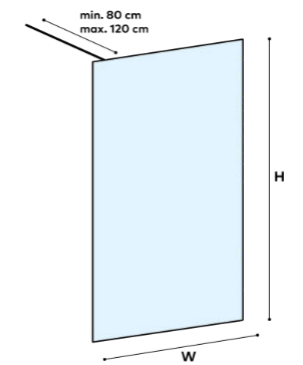

Model	Glass thickness mm	Dimensions (WxH) mm
1003430	6	800x2000
1003530	6	900x2000
1003630	6	1000x2000
1003730	6	1200x2000
1003830	8	800x2000
1003930	8	900x2000
1004030	8	1000x2000
1004130	8	1200x2000