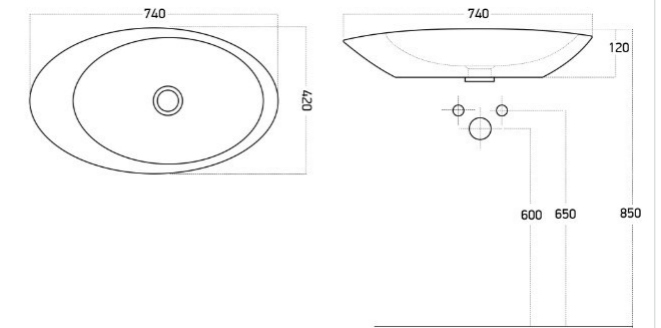

Dimensions (LxDxH):
740 x 420 x 120 mm

1011505

Ellipse
Countertop Washbasin

Finish:
Matt Black

Dimensions (LxDxH):
740 x 420 x 120 mm

1011515

Ellipse
Countertop Washbasin

Finish:
Matt Anthracite