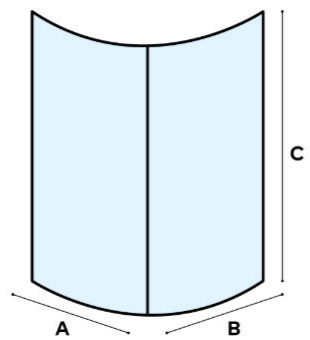

Model	Glass thickness mm	Dimensions (AxBxC) mm
1008315	6	800 x 800 x 1900
1008415	6	900 x 900 x 1900