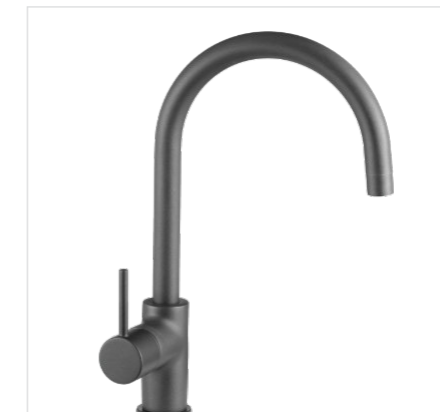

Arc
Kitchen faucet

Finish:
Titanium Grey

1. **Characteristics:**
2. 35mm ceramic cartridge
   - M24X1 male-threaded aerator
   - D3/8" hose connection

1011006