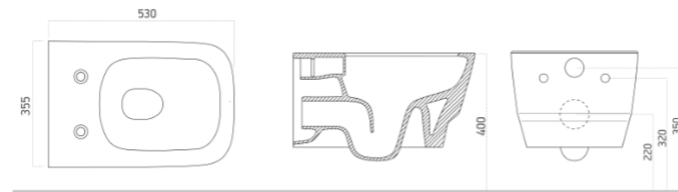

Finish:
Matt Black

Dimensions (LxD):
355 x 530 mm

1011615

Gemma
Wall-hung toilet

Characteristics:

- Included soft-close toilet seat
- Rimless design for easy cleaning

Finish:
Matt Anthracite

Dimensions (LxD):
355 x 530 mm