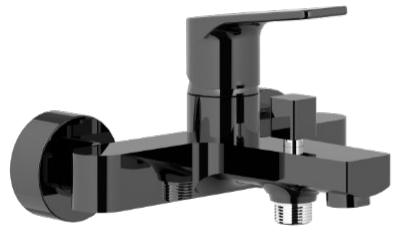

Finish:
Gunmetal

- Characteristics:**
- 35mm ceramic cartridge
 - M24X1 male-threaded aerator
 - 3/8" hose connection
 - 120 mm sprout height

1000105

Aria
Tall washbasin faucet

Finish:
Gunmetal

- Characteristics:**
- 35mm ceramic cartridge
 - M24X1 male-threaded aerator
 - 3/8" hose connection
 - 280 mm sprout height

Finish:
Matt White

- Characteristics:**
- 35mm ceramic cartridge
 - M24X1 male-threaded aerator
 - 3/8" hose connection
 - 120 mm sprout height

1000125

Aria
Tall washbasin faucet

Finish:
Matt White

- Characteristics:**
- 35mm ceramic cartridge
 - M24X1 male-threaded aerator
 - 3/8" hose connection
 - 280 mm sprout height

1000225

Aria
Shower faucet

Finish:
Matt White

- Characteristics:**
- 35mm ceramic cartridge
 - M24X1 male-threaded aerator
 - 1/2" water connection
 - 1/2" hose connection

1000325

Aria
Bath faucet

Finish:
Gunmetal

- Characteristics:**
- 35mm ceramic cartridge
 - M24X1 male-threaded aerator
 - 1/2" water connection
 - 1/2" hose connection

1000405

Aria
Kitchen faucet

Finish:
Gunmetal

- Characteristics:**
- 35mm ceramic cartridge
 - M24X1 male-threaded aerator
 - 3/8" hose connection