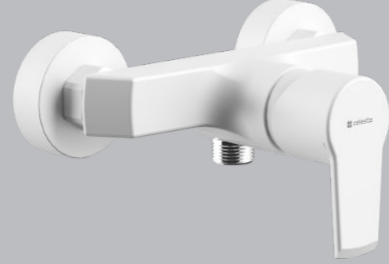

1001000

Aria
Bidet faucet

Finish:
Chrome

- Characteristics:**
- 35mm ceramic cartridge
 - M24X1 male-threaded aerator
 - 3/8" hose connection
 - 10-year warranty

1009900

Sierra

FAUCETS

Sierra
Washbasin faucet

Finish:
Matt White

- Characteristics:**
- 35mm ceramic cartridge
 - M24X1 male-threaded aerator
 - 3/8" hose connection
 - 100 mm sprout height

1000725

Sierra
Shower faucet

Finish:
Matt White

- Characteristics:**
- 35mm ceramic cartridge
 - M24X1 male-threaded aerator
 - 1/2" water connection
 - 1/2" hose connection