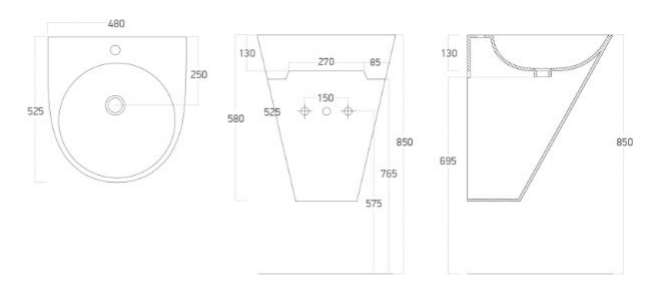

Dimensions (LxDxH):
420 x 420 x 130 mm

1001725

Egea

WASHBASINS

Egea
Wall Mounted Washbasin
with tap platform

Finish:
Gloss White

Dimensions (LxDxH):
525 x 480 x 580 mm

1012100

Egea
Wall Mounted Washbasin
with tap platform

Finish:
Matt White

Dimensions (LxDxH):
525 x 480 x 580 mm

1012105

Egea
Wall Mounted Washbasin
with tap platform

Finish:
Matt Black

Dimensions (LxDxH):
525 x 480 x 580 mm