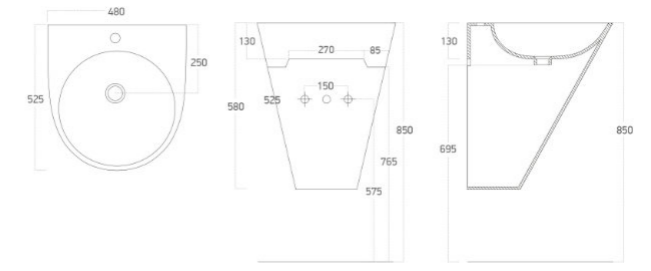

Egea
Wall Mounted Washbasin
with tap platform

Finish:
Matt Anthracite

Dimensions (LxDxH):
525 x 480 x 580 mm