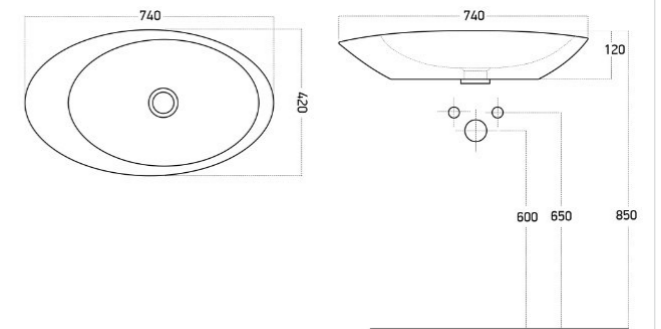

Ellipse

Ellipse
Countertop Washbasin

Finish:
Gloss White

Dimensions (LxDxH):
740 x 420 x 120 mm

1011500

Ellipse
Countertop Washbasin

Finish:
Matt White

Dimensions (LxDxH):
740 x 420 x 120 mm

1011505

Ellipse
Countertop Washbasin

Finish:
Matt Black

Dimensions (LxDxH):
740 x 420 x 120 mm

1011515

Ellipse
Countertop Washbasin

Finish:
Matt Anthracite

Dimensions (LxDxH):
740 x 420 x 120 mm

1011525