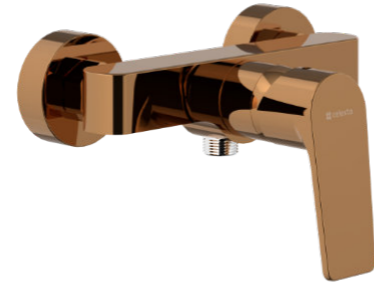

1000530

Aria
Bidet faucet

Finish:
Gold

- Characteristics:**
- 35mm ceramic cartridge
 - M24X1 male-threaded aerator
 - 3/8" hose connection

1000630

Aria

FAUCETS

Aria
Washbasin faucet

Finish:
Copper

- Characteristics:**
- 35mm ceramic cartridge
 - M24X1 male-threaded aerator
 - 3/8" hose connection
 - 120 mm sprout height

1000140

Aria
Tall washbasin faucet

Finish:
Copper

- Characteristics:**
- 35mm ceramic cartridge
 - M24X1 male-threaded aerator
 - 3/8" hose connection
 - 280 mm sprout height

1000240

Aria
Shower faucet

Finish:
Copper

- Characteristics:**
- 35mm ceramic cartridge
 - M24X1 male-threaded aerator
 - 1/2" water connection
 - 1/2" hose connection

1000340

Aria

FAUCETS

Aria
Washbasin faucet

Finish:
Brushed Copper

- Characteristics:**
- 35mm ceramic cartridge
 - M24X1 male-threaded aerator
 - 3/8" hose connection
 - 120 mm sprout height

1000145

Aria
Tall washbasin faucet

Finish:
Brushed Copper