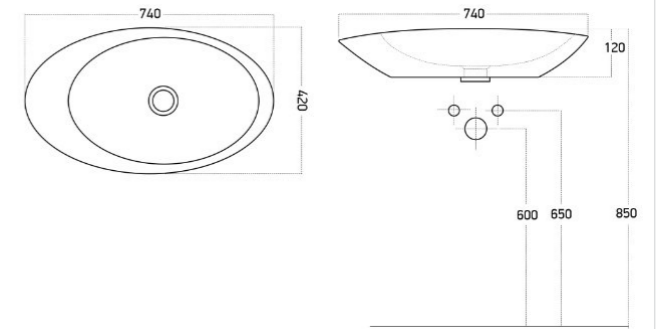

1011425

Ellipse

Ellipse
Countertop Washbasin

Finish:
Gloss White

Dimensions (LxDxH):
740 x 420 x 120 mm

1011500

Ellipse
Countertop Washbasin

Finish:
Matt White