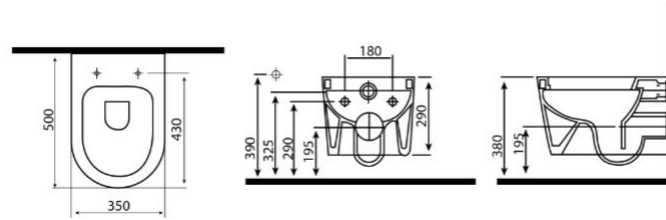

Vista
Wall-hung toilet

Characteristics:
■ Included soft-close toilet seat

Finish:
Matt Anthracite

Dimensions (LxD):
350 x 500 mm