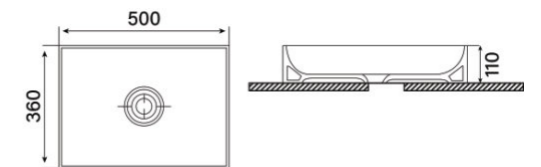

1001872

Toilets & Bidets

Libra

TOILETS & BIDETS

Libra
Wall-hung toilet

Characteristics:
■ Included soft-close toilet seat

Finish:
Gloss White

Dimensions (LxD):
360 x 490 mm