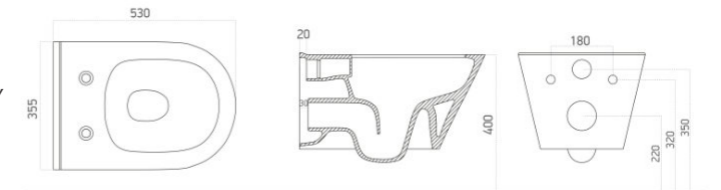

Brillo

TOILETS & BIDETS

Brillo
Wall-hung bidet

Finish:
Gloss White

Dimensions (LxD):
355 x 530 mm

1012000

Brillo
Wall-hung bidet

Finish:
Matt White

Dimensions (LxD):
355 x 530 mm

1012005

Brillo
Wall-hung bidet

Finish:
Matt Black

Dimensions (LxD):
355 x 530 mm

1012015

Brillo
Wall-hung bidet

Finish:
Matt Anthracite

Dimensions (LxD):
355 x 530 mm

1012025

Ava

TOILETS & BIDETS

Ava
Wall-hung toilet

Characteristics:
■ Included soft-close toilet seat
■ Rimless design for easy cleaning

Finish:
Gloss White

Dimensions (LxD):
355 x 530 mm

1011700

Ava
Wall-hung toilet

Characteristics:
■ Included soft-close toilet seat
■ Rimless design for easy cleaning

Finish:
Matt White

Dimensions (LxD):
355 x 530 mm

1011705

Ava
Wall-hung toilet

Characteristics:
■ Included soft-close toilet seat
■ Rimless design for easy cleaning

Finish:
Matt Black

Dimensions (LxD):
355 x 530 mm

1011715

Ava
Wall-hung toilet

Characteristics:
■ Included soft-close toilet seat
■ Rimless design for easy cleaning

Finish:
Matt Anthracite

Dimensions (LxD):
355 x 530 mm

1011725