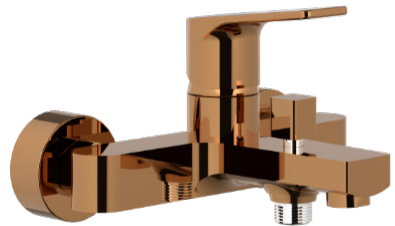

Finish:
Brushed Copper

- Characteristics:**
- 35mm ceramic cartridge
 - M24X1 male-threaded aerator
 - 3/8" hose connection
 - 120 mm sprout height

1000145

Aria
Tall washbasin faucet

Finish:
Brushed Copper

- Characteristics:**
- 35mm ceramic cartridge
 - M24X1 male-threaded aerator
 - 3/8" hose connection
 - 280 mm sprout height

1000245

Aria
Shower faucet

Finish:
Brushed Copper

- Characteristics:**
- 35mm ceramic cartridge
 - M24X1 male-threaded aerator
 - 1/2" water connection
 - 1/2" hose connection

1000345

Aria
Bath faucet

Finish:
Copper

- Characteristics:**
- 35mm ceramic cartridge
 - M24X1 male-threaded aerator
 - 1/2" water connection
 - 1/2" hose connection

1000440

Aria
Kitchen faucet

Finish:
Copper

- Characteristics:**
- 35mm ceramic cartridge
 - M24X1 male-threaded aerator
 - 3/8" hose connection

1000540

Aria
Bidet faucet

Finish:
Copper

- Characteristics:**
- 35mm ceramic cartridge
 - M24X1 male-threaded aerator
 - 3/8" hose connection