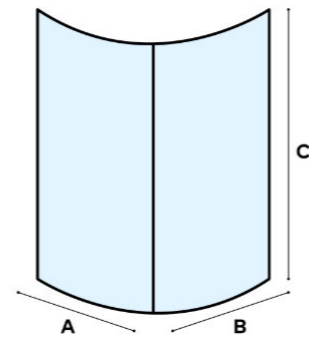

Titan

SHOWER ENCLOSURES

1. **Characteristics:**
2. Quadrant shape
   - Clear tempered safety glass
   - Aluminum profiles
   - Plastic handles

Profile finish:
Chrome

Model	Glass thickness mm	Dimensions (AxBxC) mm
1006000	6	800 x 800 x 1900
1006300	6	900 x 900 x 1900

1. **Characteristics:**
2. Quadrant shape
   - Sandblasted tempered safety glass
   - Aluminum profiles
   - Plastic handles

Profile finish:
Chrome

Model	Glass thickness mm	Dimensions (AxBxC) mm
1006100	6	800 x 800 x 1900
1006400	6	900 x 900 x 1900

Titan

SHOWER ENCLOSURES

1. **Characteristics:**
2. Quadrant shape
   - Smoked tempered safety glass
   - Aluminum profiles
   - Plastic handles

Profile finish:
Chrome

Model	Glass thickness mm	Dimensions (AxBxC) mm
1006200	6	800 x 800 x 1900
1006500	6	900 x 900 x 1900