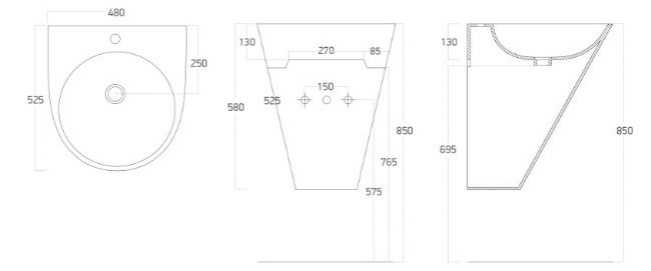

Dimensions (LxDxH):
420 x 420 x 130 mm

1001725

Egea

WASHBASINS

Egea
Wall Mounted Washbasin
with tap platform

Finish:
Gloss White

Dimensions (LxDxH):
525 x 480 x 580 mm

1012100

Egea
Wall Mounted Washbasin
with tap platform

Finish:
Matt White

Dimensions (LxDxH):
525 x 480 x 580 mm

1012105

Egea
Wall Mounted Washbasin
with tap platform

Finish:
Matt Black

Dimensions (LxDxH):
525 x 480 x 580 mm