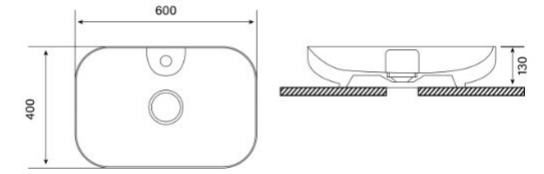

Carina

WASHBASINS

Finish:
Gloss White

Dimensions (LxDxH):
600 x 400 x 130 mm

1001100

Finish:
Matt White

Dimensions (LxDxH):
600 x 400 x 130 mm

1001105

Finish:
Matt Black

Dimensions (LxDxH):
600 x 400 x 130 mm

1001115

Finish:
Matt Anthracite

Dimensions (LxDxH):
600 x 400 x 130 mm

1001125

Eva

WASHBASINS

Finish:
Gloss White

Dimensions (LxDxH):
600 x 400 x 130 mm

1001200

Finish:
Matt White

Dimensions (LxDxH):
600 x 400 x 130 mm

1001205

Finish:
Matt Black

Dimensions (LxDxH):
600 x 400 x 130 mm

1001215

Finish:
Matt Anthracite

Dimensions (LxDxH):
600 x 400 x 130 mm

1001225