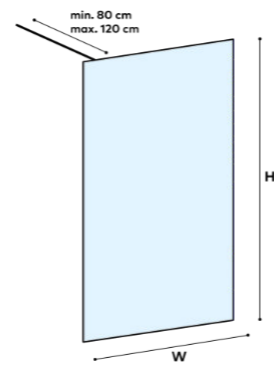

Sandblasted glass

WALK-IN SHOWERS

Walk-In Shower Panel

Characteristics:

- Sandblasted tempered safety glass
- Adjustable stabilizing bar
- Aluminum profiles

Profile finish:
Chrome

Model	Glass thickness mm	Dimensions (WxH) mm
1003400	6	800x2000
1003500	6	900x2000
1003600	6	1000x2000
1003700	6	1200x2000
1003800	8	800x2000
1003900	8	900x2000
1004000	8	1000x2000
1004100	8	1200x2000