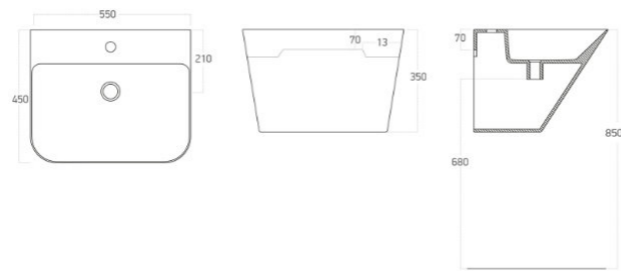

Dimensions (LxDxH):
450 x 550 x 350 mm

1012205

Coral
Wall Mounted Washbasin
with tap platform and overflow

Finish:
Matt Black

Dimensions (LxDxH):
450 x 550 x 350 mm

1012215

Coral
Wall Mounted Washbasin
with tap platform and overflow