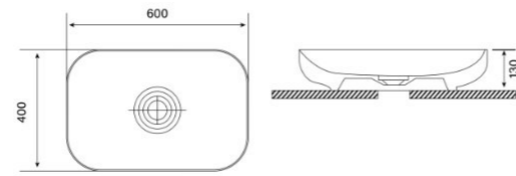

Finish:
Gold

Dimensions (LxDxH):
600 x 400 x 130 mm

1001170

Carina
Countertop Washbasin

Finish:
Gold/White

Dimensions (LxDxH):
600 x 400 x 130 mm

1001171

Carina
Countertop Washbasin