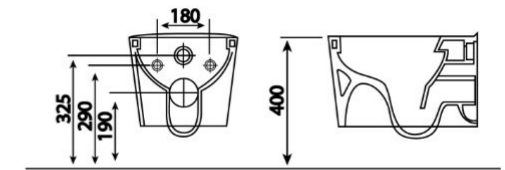

1001872

Toilets & Bidets

Libra

TOILETS & BIDETS

Libra
Wall-hung toilet

Characteristics:
■ Included soft-close toilet seat

Finish:
Gloss White

Dimensions (LxD):
360 x 490 mm