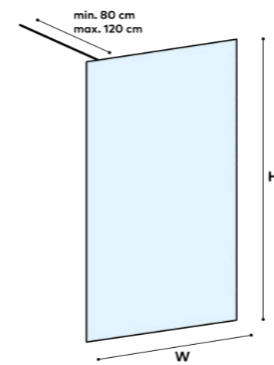

Painted glass

WALK-IN SHOWERS

Walk-In Shower Panel

Characteristics:

- Smoked tempered safety glass
- Adjustable stabilizing bar
- Aluminum profiles
- Enamel-painted "Lines" design

Profile finish:

Matt Black