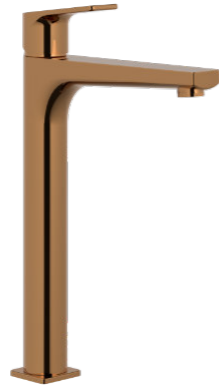

Finish:
Gold

- Characteristics:**
- 35mm ceramic cartridge
 - M24X1 male-threaded aerator
 - 3/8" hose connection
 - 280 mm sprout height

1000230

Aria
Shower faucet

Finish:
Gold

- Characteristics:**
- 35mm ceramic cartridge
 - M24X1 male-threaded aerator
 - 1/2" water connection
 - 1/2" hose connection

1000530

Aria
Bidet faucet

Finish:
Gold

- Characteristics:**
- 35mm ceramic cartridge
 - M24X1 male-threaded aerator
 - 3/8" hose connection

1000630

Aria

FAUCETS

Aria
Washbasin faucet

Finish:
Copper

- Characteristics:**
- 35mm ceramic cartridge
 - M24X1 male-threaded aerator
 - 3/8" hose connection
 - 120 mm sprout height

1000140

Aria
Tall washbasin faucet

Finish:
Copper

- Characteristics:**
- 35mm ceramic cartridge
 - M24X1 male-threaded aerator
 - 3/8" hose connection
 - 280 mm sprout height

1000240

Aria
Shower faucet

Finish:
Copper

- Characteristics:**
- 35mm ceramic cartridge
 - M24X1 male-threaded aerator
 - 1/2" water connection
 - 1/2" hose connection

1000340

Aria

FAUCETS

Aria
Washbasin faucet