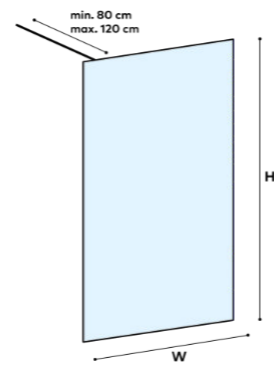

Profile finish:

Matt Black

Model	Glass thickness mm	Dimensions (WxH) mm
1005219	6	800x2000
1005319	6	900x2000
1005419	6	1000x2000
1005519	6	1200x2000
1005619	8	800x2000
1005719	8	900x2000
1005819	8	1000x2000
1005919	8	1200x2000