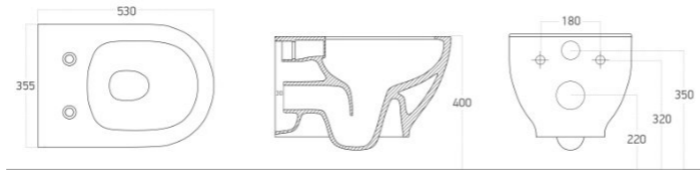

Brillo

TOILETS & BIDETS

Brillo
Wall-hung toilet

Characteristics:

- Included soft-close toilet seat
- Rimless design for easy cleaning

Finish:
Gloss White

Dimensions (LxD):
355 x 530 mm

1011900