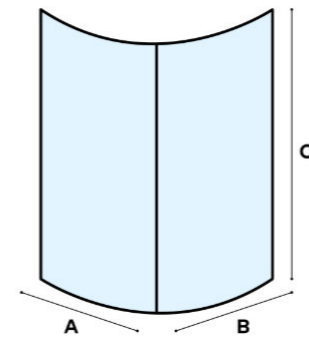

Titan

SHOWER ENCLOSURES

Titan
Shower Enclosure

- Characteristics:**
- Quadrant shape
 - Smoked tempered safety glass
 - Aluminum profiles
 - Plastic handles

Profile finish:
Chrome

Model	Glass thickness mm	Dimensions (AxBxC) mm
1006200	6	800 x 800 x 1900
1006500	6	900 x 900 x 1900