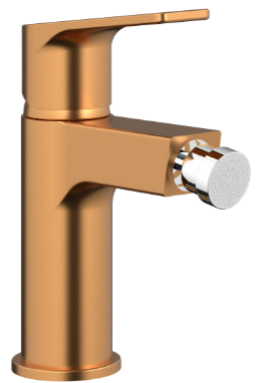

1000345

Aria
Bath faucet

Finish:
Copper

- Characteristics:**
- 35mm ceramic cartridge
 - M24X1 male-threaded aerator
 - 1/2" water connection
 - 1/2" hose connection

1000440

Aria
Kitchen faucet

Finish:
Copper

- Characteristics:**
- 35mm ceramic cartridge
 - M24X1 male-threaded aerator
 - 3/8" hose connection

1000540

Aria
Bidet faucet

Finish:
Copper

- Characteristics:**
- 35mm ceramic cartridge
 - M24X1 male-threaded aerator
 - 3/8" hose connection

1000640

Aria
Bath faucet

Finish:
Brushed Copper

- Characteristics:**
- 35mm ceramic cartridge
 - M24X1 male-threaded aerator
 - 1/2" water connection
 - 1/2" hose connection

1000445

Aria
Kitchen faucet

Finish:
Brushed Copper

- Characteristics:**
- 35mm ceramic cartridge
 - M24X1 male-threaded aerator
 - 3/8" hose connection

1000545

Aria
Bidet faucet

Finish:
Brushed Copper

- Characteristics:**
- 35mm ceramic cartridge
 - M24X1 male-threaded aerator
 - 3/8" hose connection