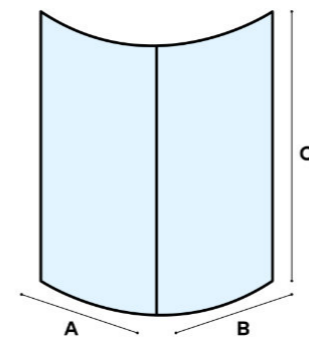

Model	Glass thickness mm	Dimensions (AxBxC) mm
1008317	6	800 x 800 x 1900
1008417	6	900 x 900 x 1900