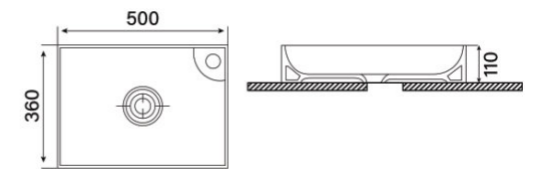

WASHBASINS

Montreal
Countertop Washbasin
with tap platform

Finish:
Gloss White

Dimensions (LxDxH):
500 x 360 x 110 mm

1001900

Montreal
Countertop Washbasin
with tap platform

Finish:
Matt White

Dimensions (LxDxH):
500 x 360 x 110 mm