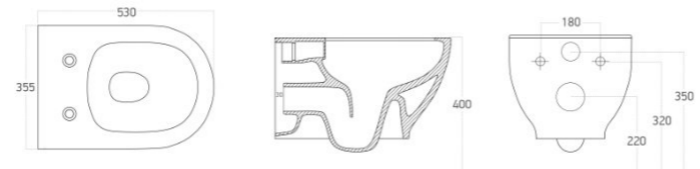

Brillo

TOILETS & BIDETS

Brillo
Wall-hung toilet

Characteristics:

- Included soft-close toilet seat
- Rimless design for easy cleaning

Finish:
Gloss White

Dimensions (LxD):
355 x 530 mm

1011900

Brillo
Wall-hung toilet

Characteristics:

- Included soft-close toilet seat
- Rimless design for easy cleaning

Finish:
Matt White

Dimensions (LxD):
355 x 530 mm

1011905

Brillo
Wall-hung toilet

Characteristics:

- Included soft-close toilet seat
- Rimless design for easy cleaning

Finish:
Matt Black

Dimensions (LxD):
355 x 530 mm

1011915

Brillo
Wall-hung toilet

Characteristics:

- Included soft-close toilet seat
- Rimless design for easy cleaning

Finish:
Matt Anthracite

Dimensions (LxD):
355 x 530 mm

1011925