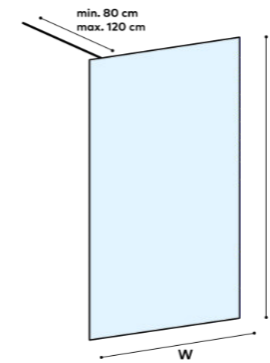

Profile finish:

Gold

Model	Glass thickness mm	Dimensions (WxH) mm
1002630	6	800x2000
1002730	6	900x2000
1002830	6	1000x2000
1002930	6	1200x2000
1003030	8	800x2000
1003130	8	900x2000
1003230	8	1000x2000
1003330	8	1200x2000