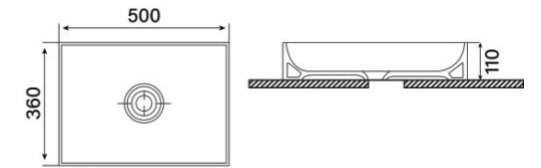

Special models

WASHBASINS

Finish:
Gold

Dimensions (LxDxH):
600 x 400 x 130 mm

1001170

Finish:
Gold/White

Dimensions (LxDxH):
600 x 400 x 130 mm

1001171

Finish:
Decorative Gold/White

Dimensions (LxDxH):
600 x 400 x 130 mm

1001172

Special models

WASHBASINS

Finish:
Gold

Dimensions (LxDxH):
500 x 360 x 110 mm

1001870

Finish:
Gold/White

Dimensions (LxDxH):
500 x 360 x 110 mm

1001871

Finish:
Decorative Gold/White

Dimensions (LxDxH):
500 x 360 x 110 mm

1001872