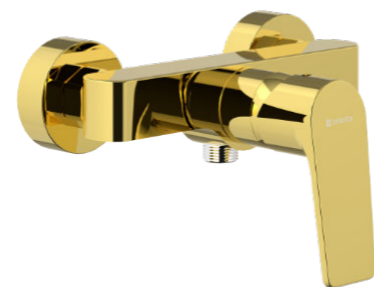

- Characteristics:**
- 35mm ceramic cartridge
 - M24X1 male-threaded aerator
 - 3/8" hose connection

1000515

Aria
Bidet faucet

Finish:
Matt Black

- Characteristics:**
- 35mm ceramic cartridge
 - M24X1 male-threaded aerator
 - 3/8" hose connection

1000615

Aria

FAUCETS

Aria
Washbasin faucet

Finish:
Gold

- Characteristics:**
- 35mm ceramic cartridge
 - M24X1 male-threaded aerator
 - 3/8" hose connection
 - 120 mm sprout height

1000130

Aria
Tall washbasin faucet

Finish:
Gold

- Characteristics:**
- 35mm ceramic cartridge
 - M24X1 male-threaded aerator
 - 3/8" hose connection
 - 280 mm sprout height

1000230

Aria
Shower faucet

Finish:
Gold

- Characteristics:**
- 35mm ceramic cartridge
 - M24X1 male-threaded aerator
 - 1/2" water connection
 - 1/2" hose connection

Finish:
Copper

- Characteristics:**
- 35mm ceramic cartridge
 - M24X1 male-threaded aerator
 - 3/8" hose connection
 - 120 mm sprout height

1000140

Aria
Tall washbasin faucet

Finish:
Copper

- Characteristics:**
- 35mm ceramic cartridge
 - M24X1 male-threaded aerator
 - 3/8" hose connection
 - 280 mm sprout height