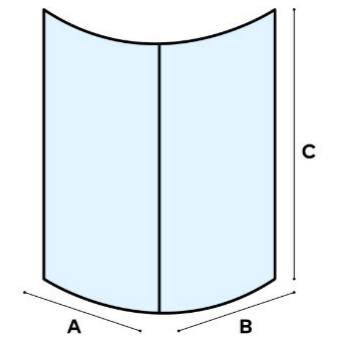

Model	Glass thickness mm	Dimensions (AxBxC) mm
1007930	6	800 x 800 x 1900
1008030	6	900 x 900 x 1900