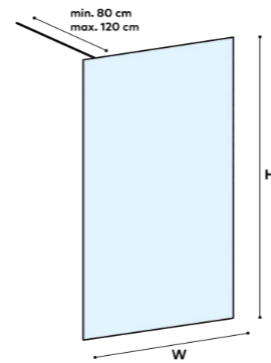

Clear glass

WALK-IN SHOWERS

Walk-In Shower Panel

Characteristics:

- Clear tempered safety glass
- Adjustable stabilizing bar
- Aluminum profiles

Profile finish:

Matt Black

Model	Glass thickness mm	Dimensions (WxH) mm
1002615	6	800x2000
1002715	6	900x2000
1002815	6	1000x2000
1002915	6	1200x2000
1003015	8	800x2000
1003115	8	900x2000
1003215	8	1000x2000
1003315	8	1200x2000