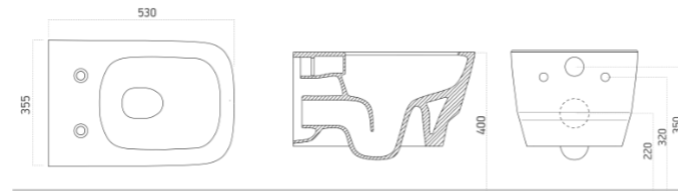

Gemma

TOILETS & BIDETS

Gemma
Wall-hung toilet

Characteristics:

- Included soft-close toilet seat
- Rimless design for easy cleaning

Finish:
Gloss White

Dimensions (LxD):
355 x 530 mm

1011600

Gemma
Wall-hung toilet

Characteristics:

- Included soft-close toilet seat
- Rimless design for easy cleaning

Finish:
Matt White

Dimensions (LxD):
355 x 530 mm

1011605

Gemma
Wall-hung toilet

Characteristics:

- Included soft-close toilet seat
- Rimless design for easy cleaning

Finish:
Matt Black

Dimensions (LxD):
355 x 530 mm

1011615

Gemma
Wall-hung toilet

Characteristics:

- Included soft-close toilet seat
- Rimless design for easy cleaning

Finish:
Matt Anthracite

Dimensions (LxD):
355 x 530 mm

1011625