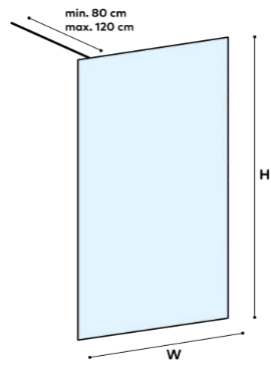

Smoked glass

WALK-IN SHOWERS

Walk-In Shower Panel

Characteristics:

- Smoked tempered safety glass
- Adjustable stabilizing bar
- Aluminum profiles

Profile finish:
Chrome

Model	Glass thickness mm	Dimensions (WxH) mm
1004200	6	800x2000
1004300	6	900x2000
1004400	6	1000x2000
1004500	6	1200x2000
1004600	8	800x2000
1004700	8	900x2000
1004800	8	1000x2000
1004900	8	1200x2000