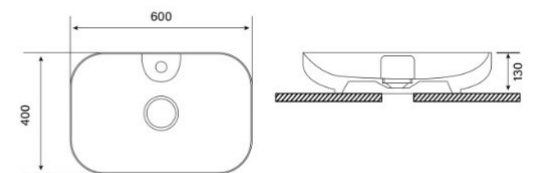

Dimensions (LxDxH):
600 x 400 x 130 mm

1001215

Eva
Countertop Washbasin
with tap platform

Finish:
Matt Anthracite

Dimensions (LxDxH):
600 x 400 x 130 mm

1001225

Luna

WASHBASINS