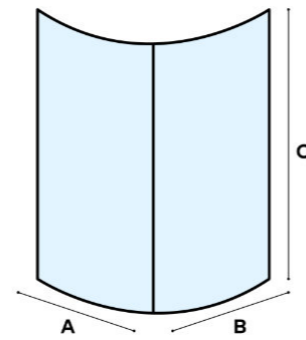

Model	Glass thickness mm	Dimensions (AxBxC) mm
1007715	6	800 x 800 x 1900
1007815	6	900 x 900 x 1900

1. **Characteristics:**
2. Quadrant shape
   - Sandblasted tempered safety glass
   - Aluminum profiles
   - Aluminum handles

Profile finish:
Matt Black