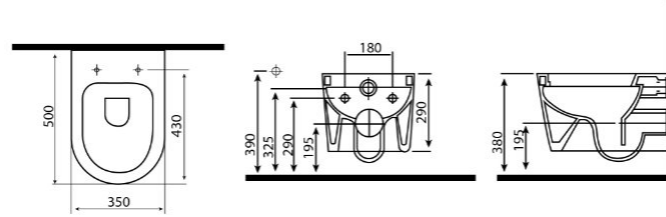

Vista
Wall-hung toilet

Characteristics:
■ Included soft-close toilet seat

Finish:
Matt White

Dimensions (LxD):
350 x 500 mm

1002305