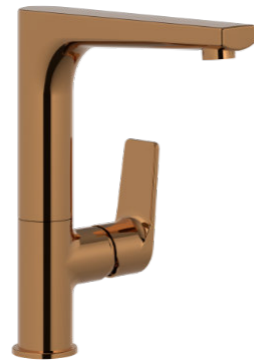

Finish:
Brushed Copper

- Characteristics:**
- 35mm ceramic cartridge
 - M24X1 male-threaded aerator
 - 3/8" hose connection
 - 120 mm sprout height

1000145

Aria
Tall washbasin faucet

Finish:
Brushed Copper

- Characteristics:**
- 35mm ceramic cartridge
 - M24X1 male-threaded aerator
 - 3/8" hose connection
 - 280 mm sprout height

1000245

Aria
Shower faucet

Finish:
Brushed Copper

- Characteristics:**
- 35mm ceramic cartridge
 - M24X1 male-threaded aerator
 - 1/2" water connection
 - 1/2" hose connection

1000345

Aria
Bath faucet

Finish:
Copper

- Characteristics:**
- 35mm ceramic cartridge
 - M24X1 male-threaded aerator
 - 1/2" water connection
 - 1/2" hose connection

1000440

Aria
Kitchen faucet

Finish:
Copper

- Characteristics:**
- 35mm ceramic cartridge
 - M24X1 male-threaded aerator
 - 3/8" hose connection

1000540

Aria
Bidet faucet

Finish:
Copper

- Characteristics:**
- 35mm ceramic cartridge
 - M24X1 male-threaded aerator
 - 3/8" hose connection