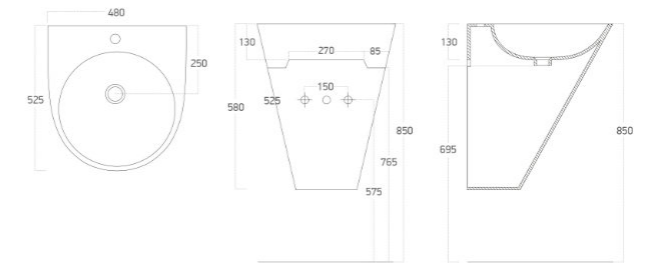

Dimensions (LxDxH):
420 x 420 x 130 mm

1001725

Egea

WASHBASINS

Egea
Wall Mounted Washbasin
with tap platform

Finish:
Gloss White

Dimensions (LxDxH):
525 x 480 x 580 mm

1012100

Egea
Wall Mounted Washbasin
with tap platform

Finish:
Matt White

Dimensions (LxDxH):
525 x 480 x 580 mm

1012105

Egea
Wall Mounted Washbasin
with tap platform

Finish:
Matt Black

Dimensions (LxDxH):
525 x 480 x 580 mm