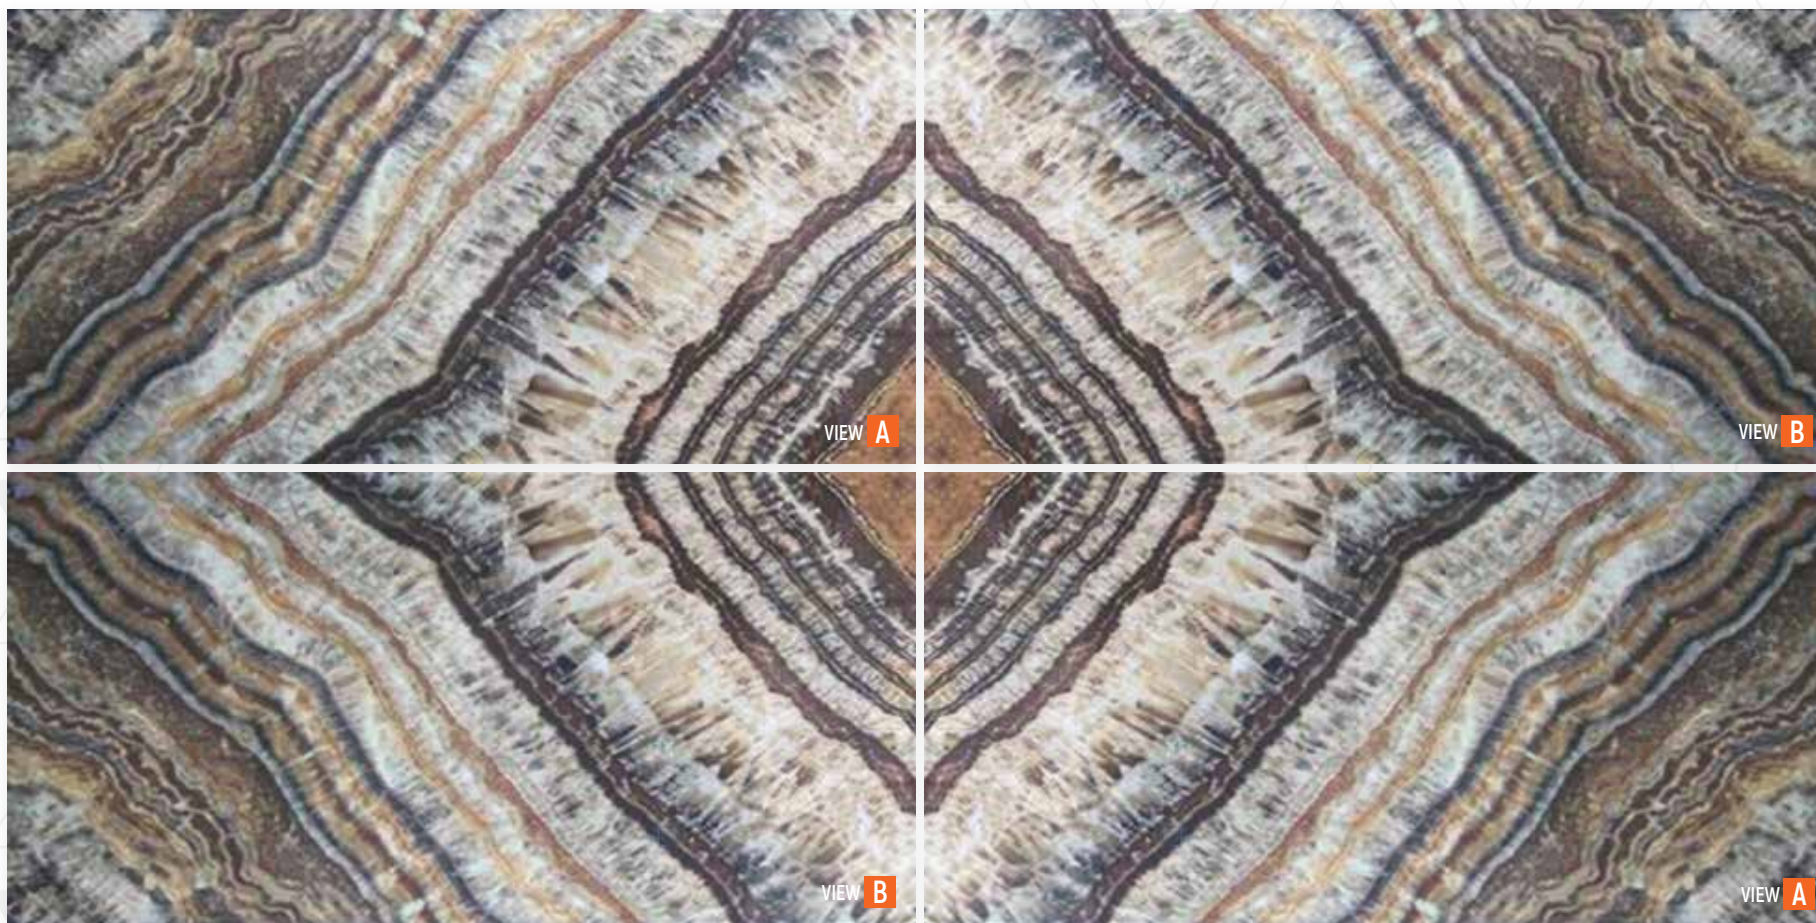

GRESIE Living Digital Vitrificată

60 X 120 cm

Gresie Electric Coffee
Book Match A glossy | 60x120 cm
Cod produs: 275564

Gresie Electric Coffee
Book Match B highglossy | 60x120 cm
Cod produs: 275824