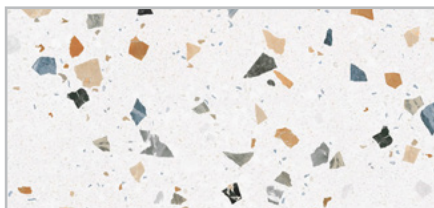

EUceramics.

STRACCIATELLA WHITE

Dimensiuni: 60x120cm

Finisaj: Mat

Utilizare: Interior/Exterior

Aplicare: Pardoseală

- Porțelanată
- Rezistentă la îngheț
- Rectificată
- Antiderapantă

278580